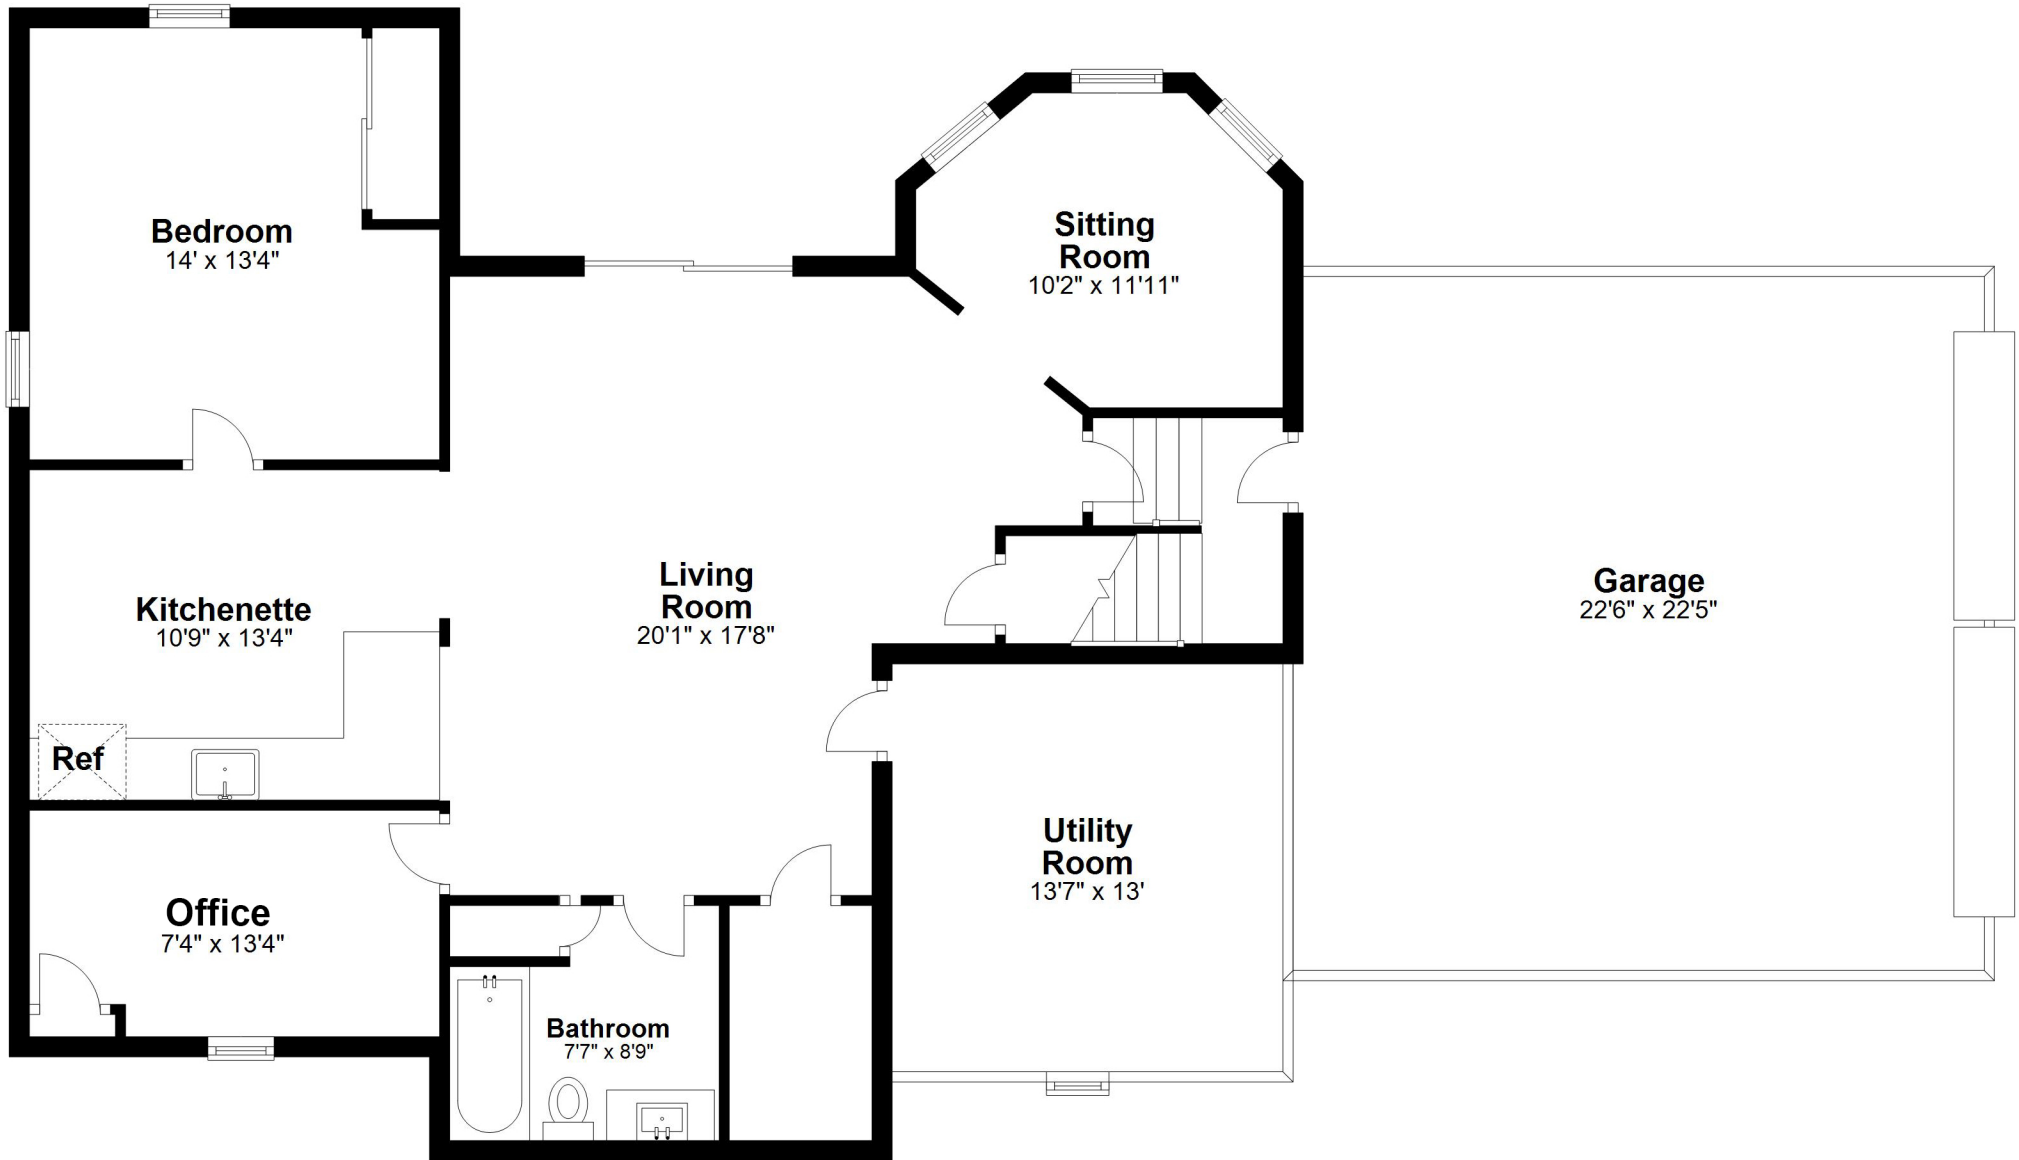

121 Sawyers Lane, Tewksbury, MA

Finished Basement

Approx. 1045.5 sq. feet

Room sizes and square footage estimates are approximate.

121 Sawyers Lane, Tewksbury, MA

Room sizes and square footage estimates are approximate.

121 Sawyers Lane, Tewksbury, MA

Second Floor

Approx. 1053.9 sq. feet