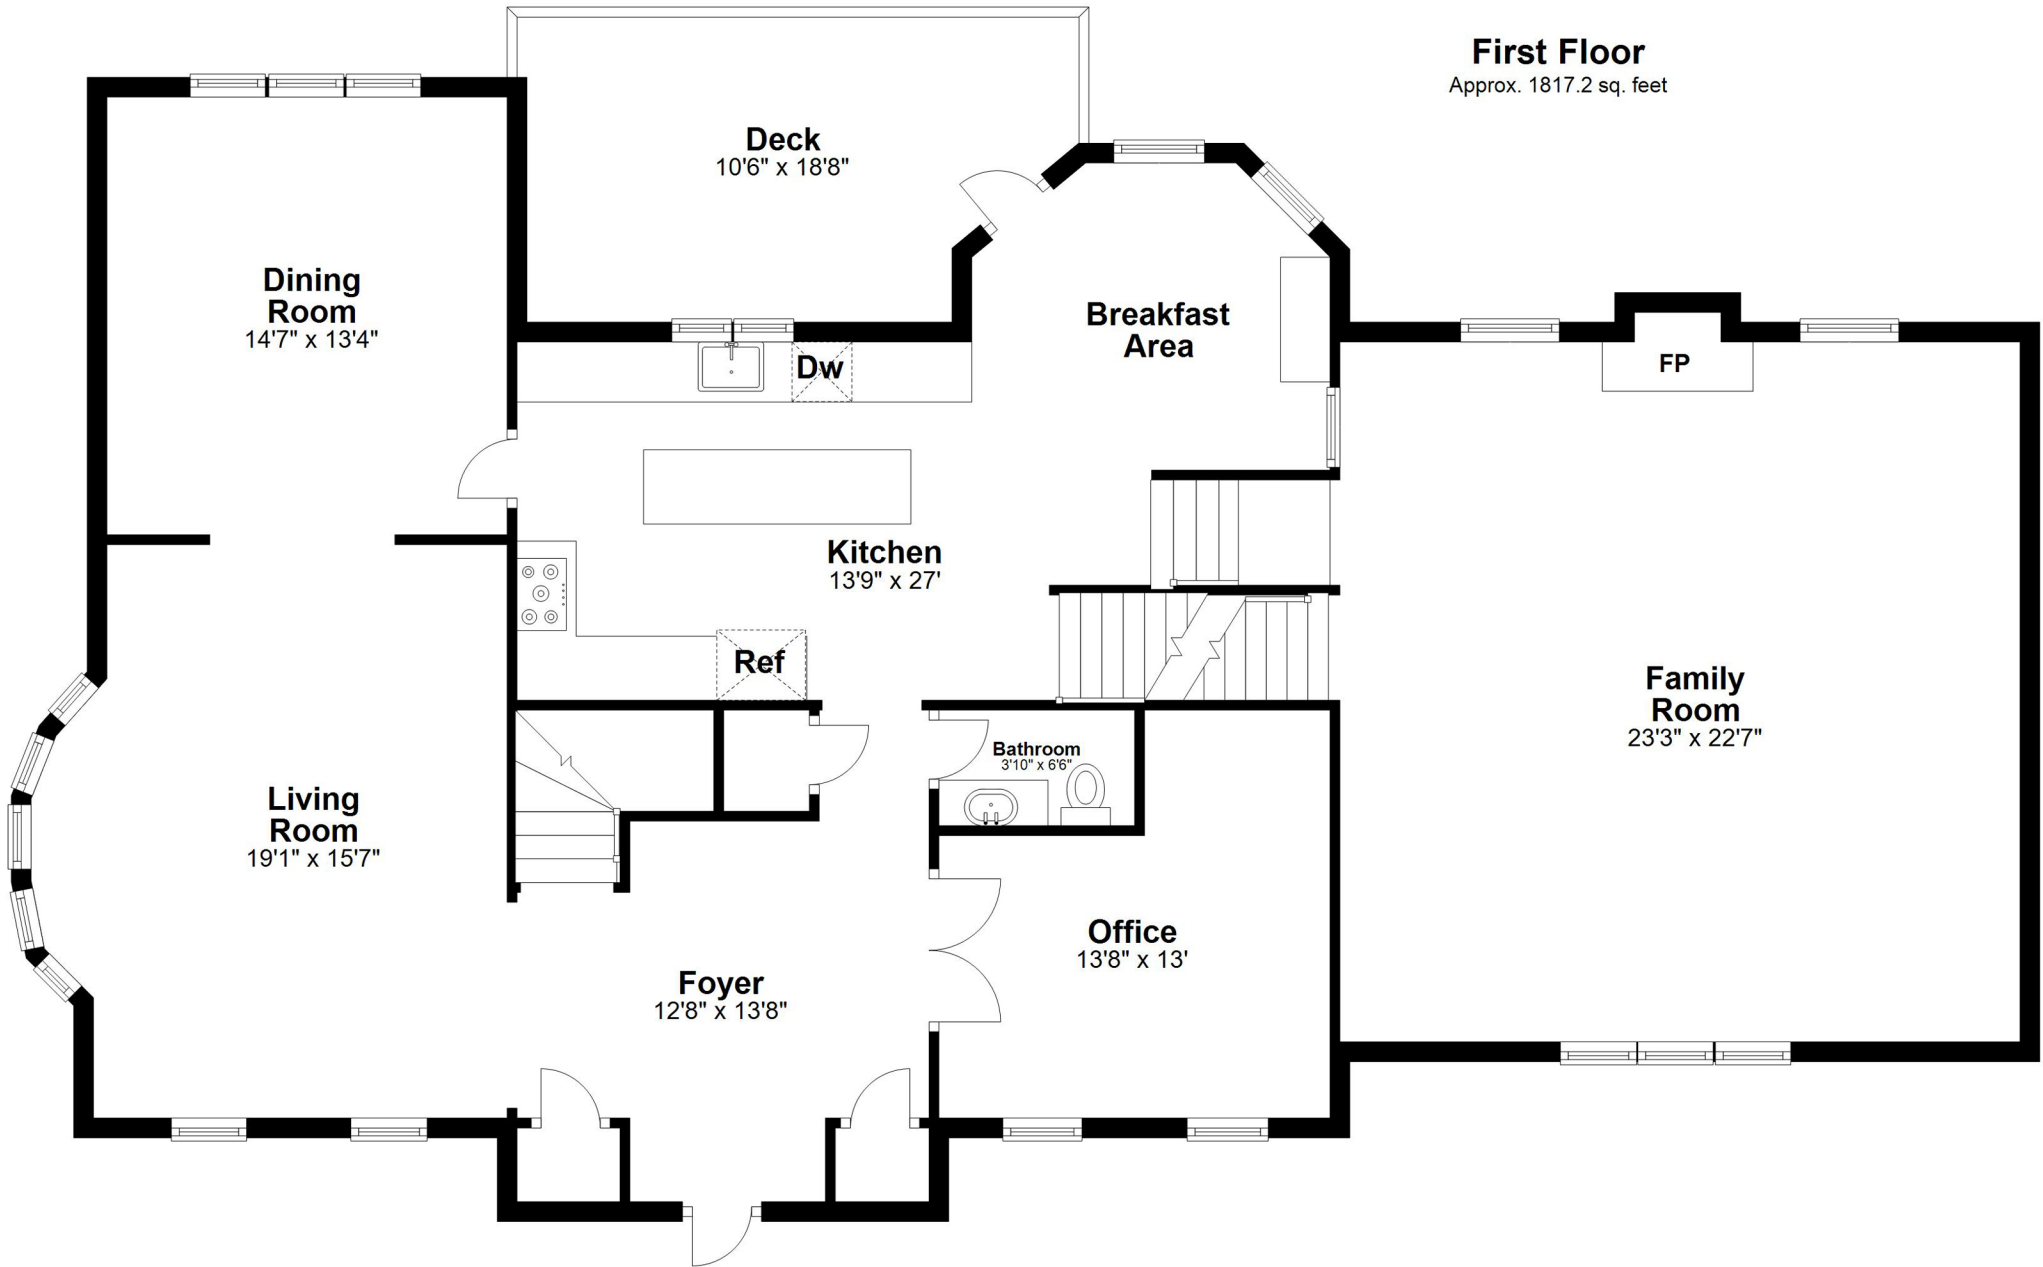

121 Sawyers Lane, Tewksbury, MA

Finished Basement

Approx. 1045.5 sq. feet

Room sizes and square footage estimates are approximate.

121 Sawyers Lane, Tewksbury, MA

Room sizes and square footage estimates are approximate.

121 Sawyers Lane, Tewksbury, MA

Second Floor

Approx. 1053.9 sq. feet