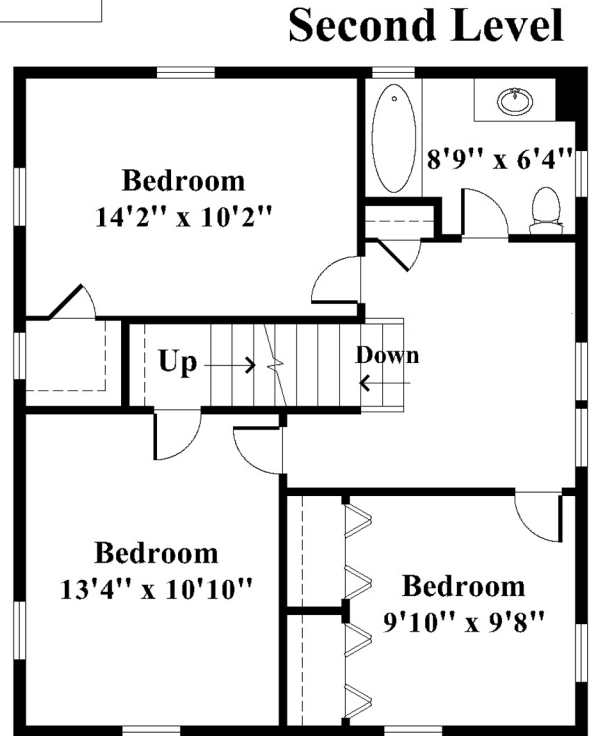

# 15 Fitchdale Ave - Bedford, MA

Created by:  
Krys Streeter Photo  
www.krysphoto.com  
978-590-2210  
Measurements are approximate.

First Level - Garage

Second Level - Garage