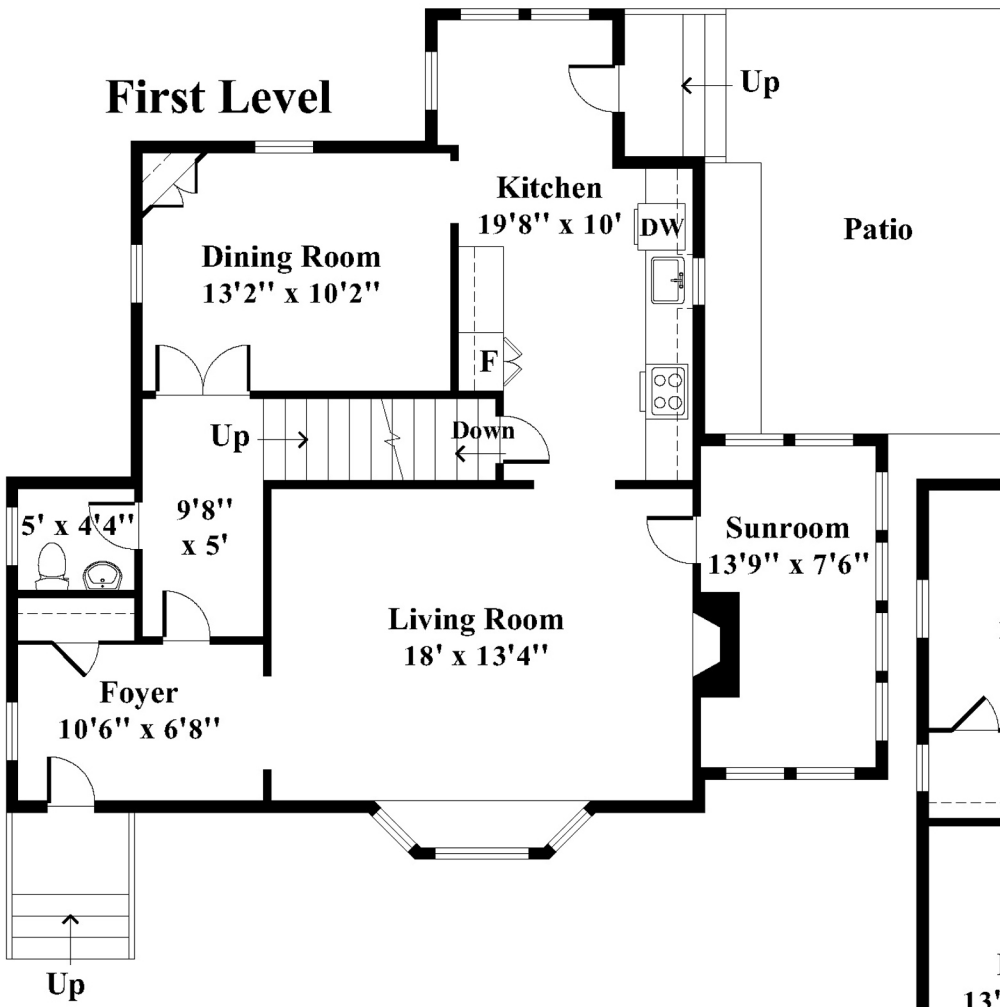

# 15 Fitchdale Ave - Bedford, MA

Created by:  
Krys Streeter Photo  
www.krysphoto.com  
978-590-2210  
Measurements are approximate.

First Level - Garage

Second Level - Garage