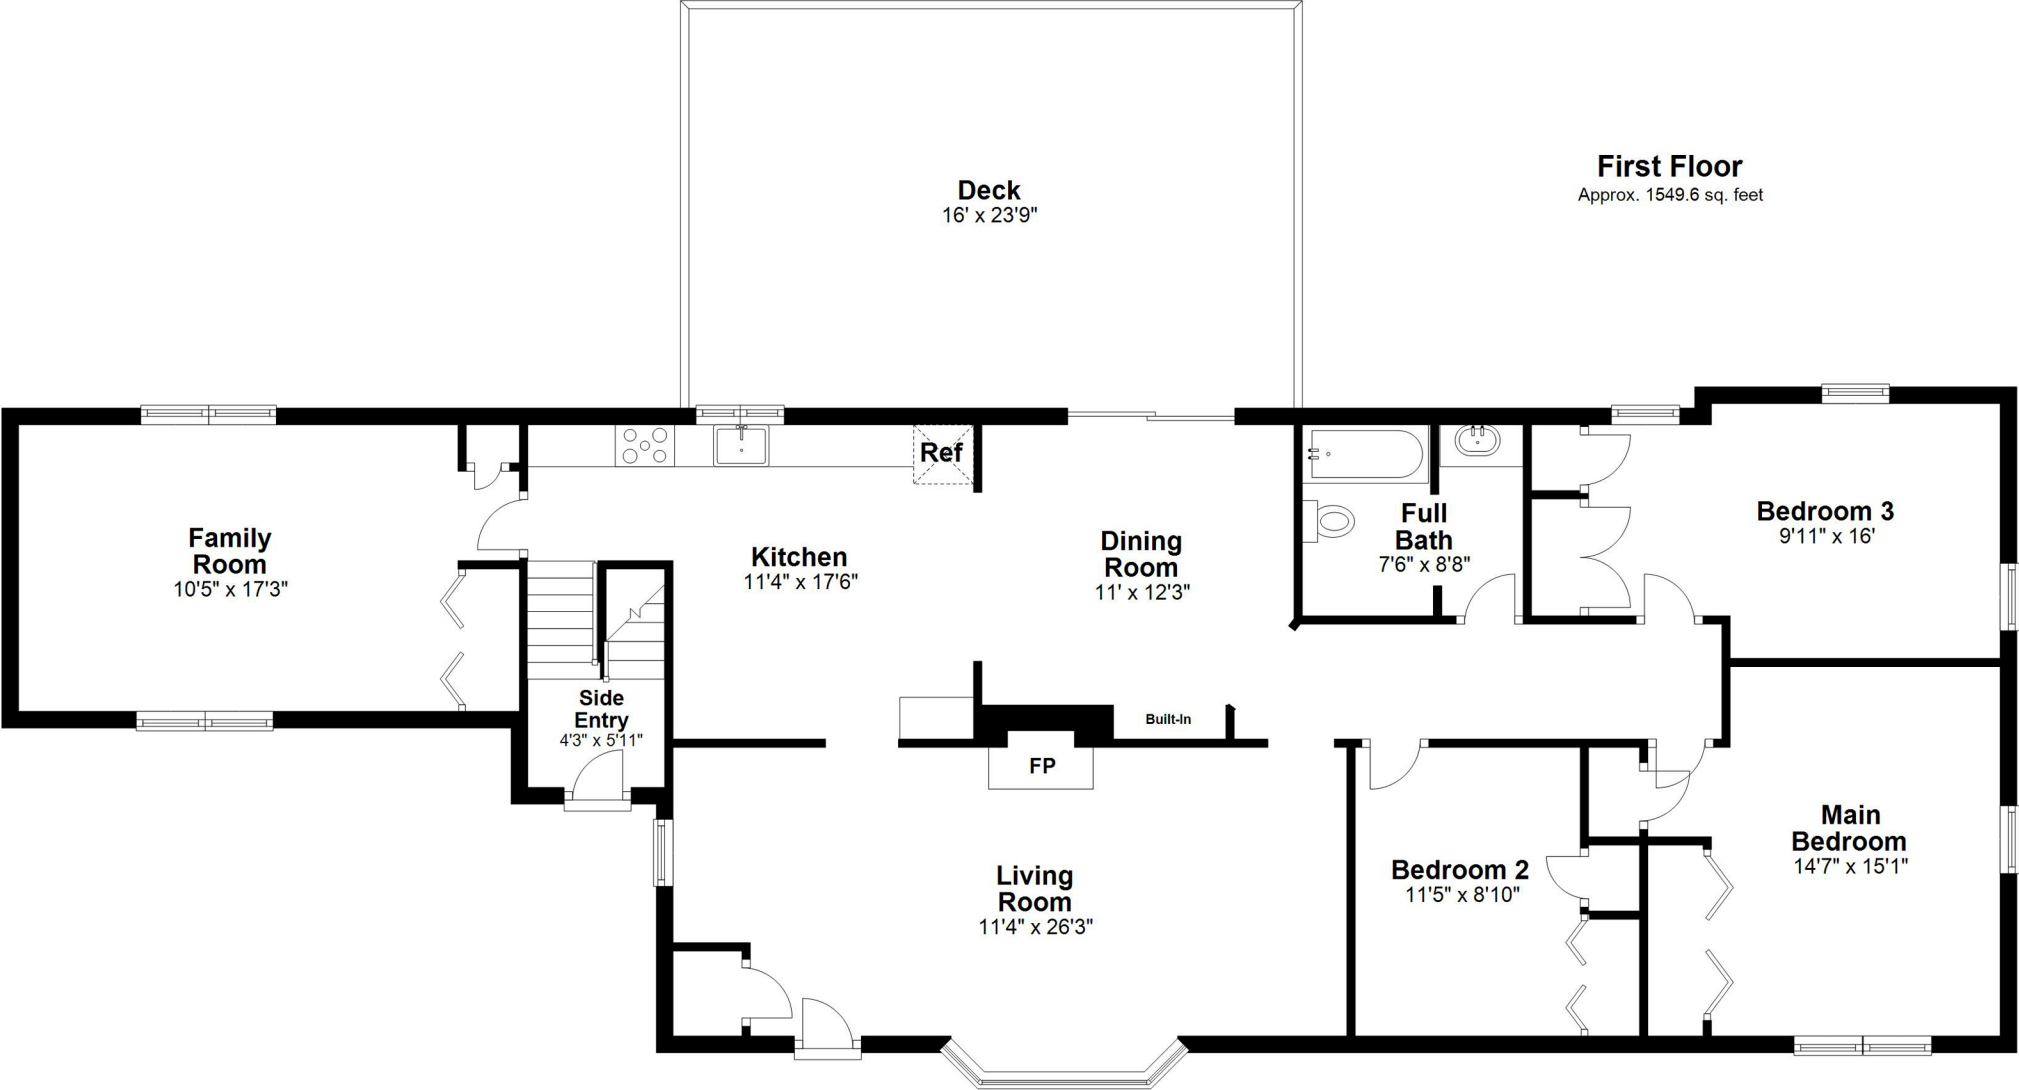

16 Battle Green Road, Lexington, MA

Room sizes and square footage estimates are approximate.

16 Battle Green Road, Lexington, MA

Room sizes and square footage estimates are approximate.