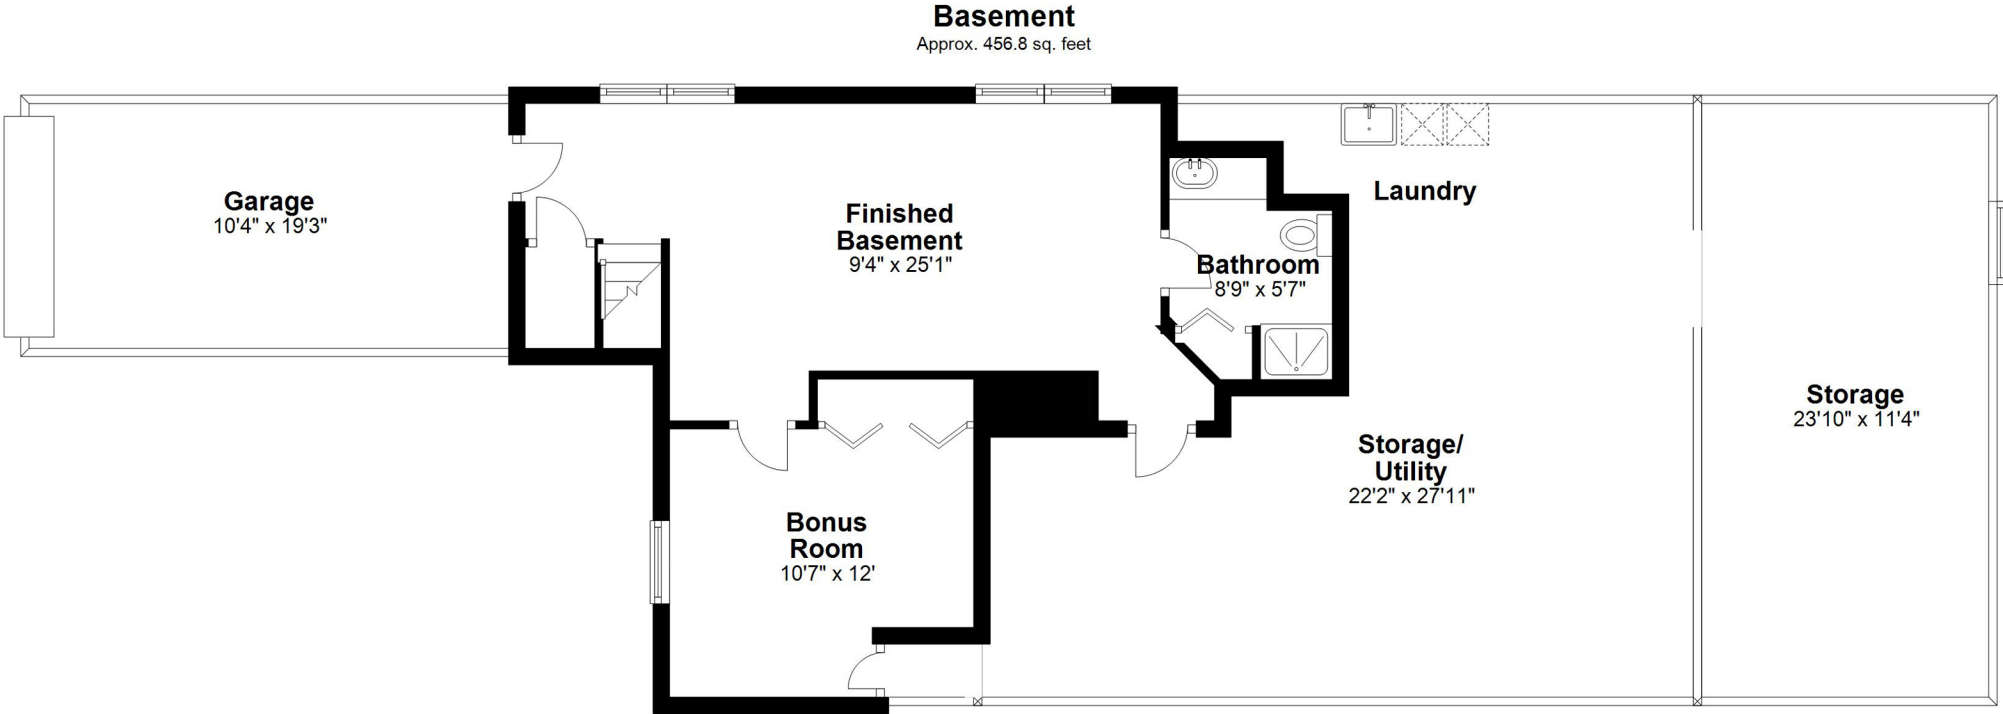

16 Battle Green Road, Lexington, MA

Room sizes and square footage estimates are approximate.

16 Battle Green Road, Lexington, MA

Room sizes and square footage estimates are approximate.