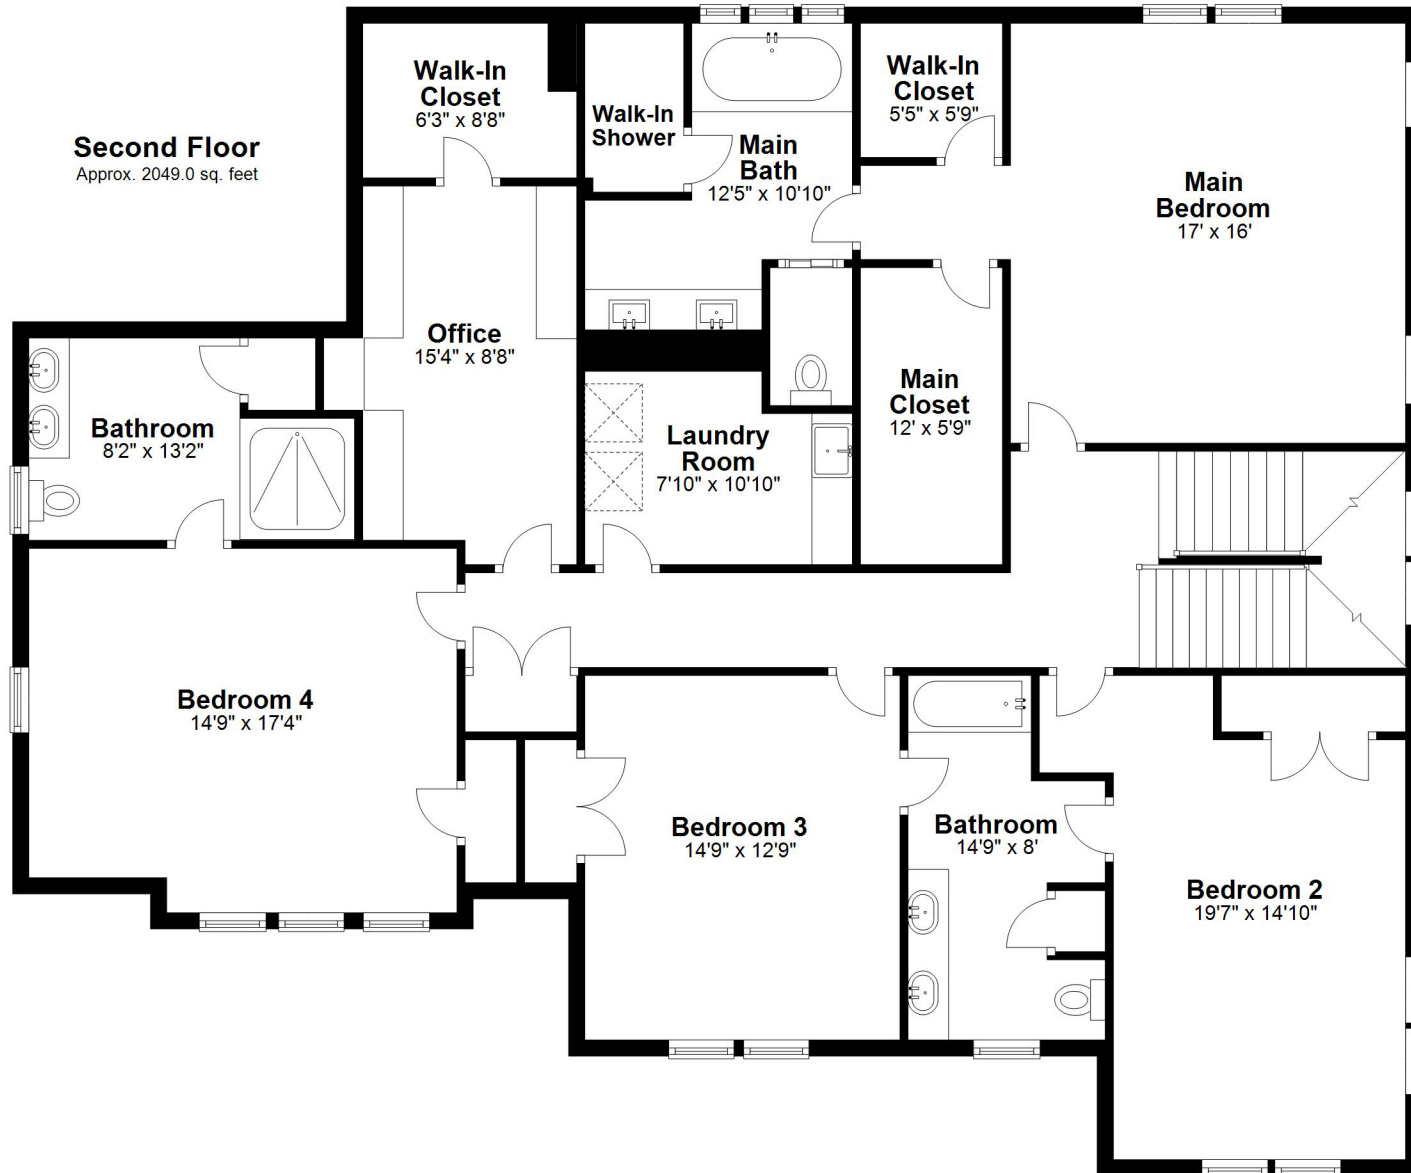

19 Fletcher Road, Bedford, MA

Room sizes and square footage estimates are approximate.

19 Fletcher Road, Bedford, MA

19 Fletcher Road, Bedford, MA

Room sizes and square footage estimates are approximate.

19 Fletcher Road, Bedford, MA

Basement

Approx. 373.0 sq. feet

Utility/Storage

40'10" x 56'1"

Exercise Room

17'10" x 10'6"

Room sizes and square footage estimates are approximate.