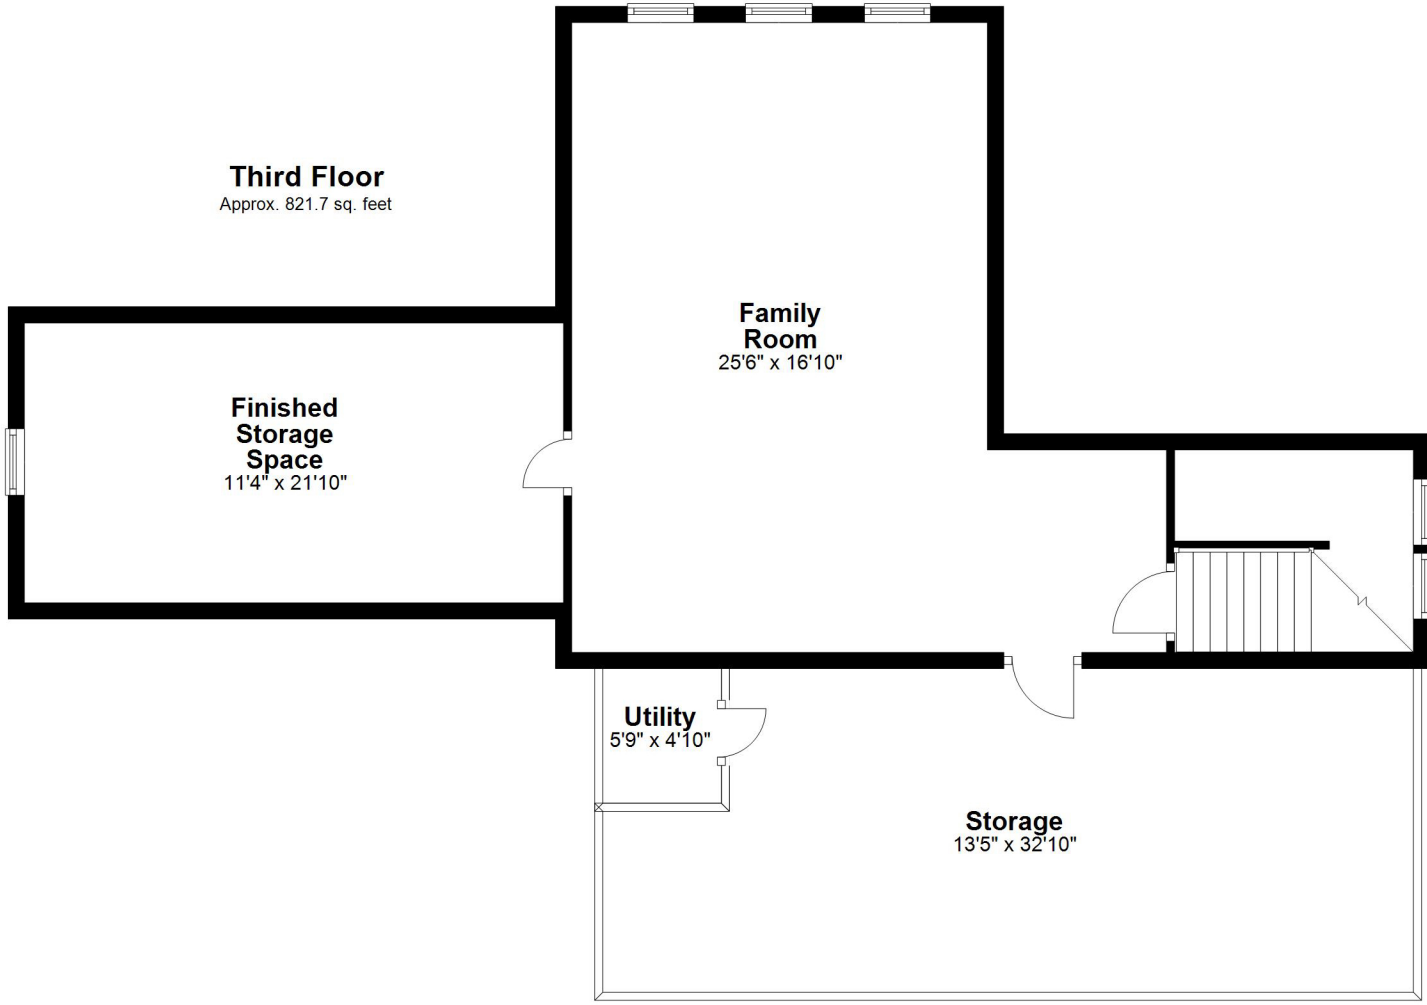

19 Fletcher Road, Bedford, MA

Room sizes and square footage estimates are approximate.

19 Fletcher Road, Bedford, MA

19 Fletcher Road, Bedford, MA

Room sizes and square footage estimates are approximate.

19 Fletcher Road, Bedford, MA

Basement

Approx. 373.0 sq. feet

Utility/Storage

40'10" x 56'1"

Exercise Room

17'10" x 10'6"

Room sizes and square footage estimates are approximate.