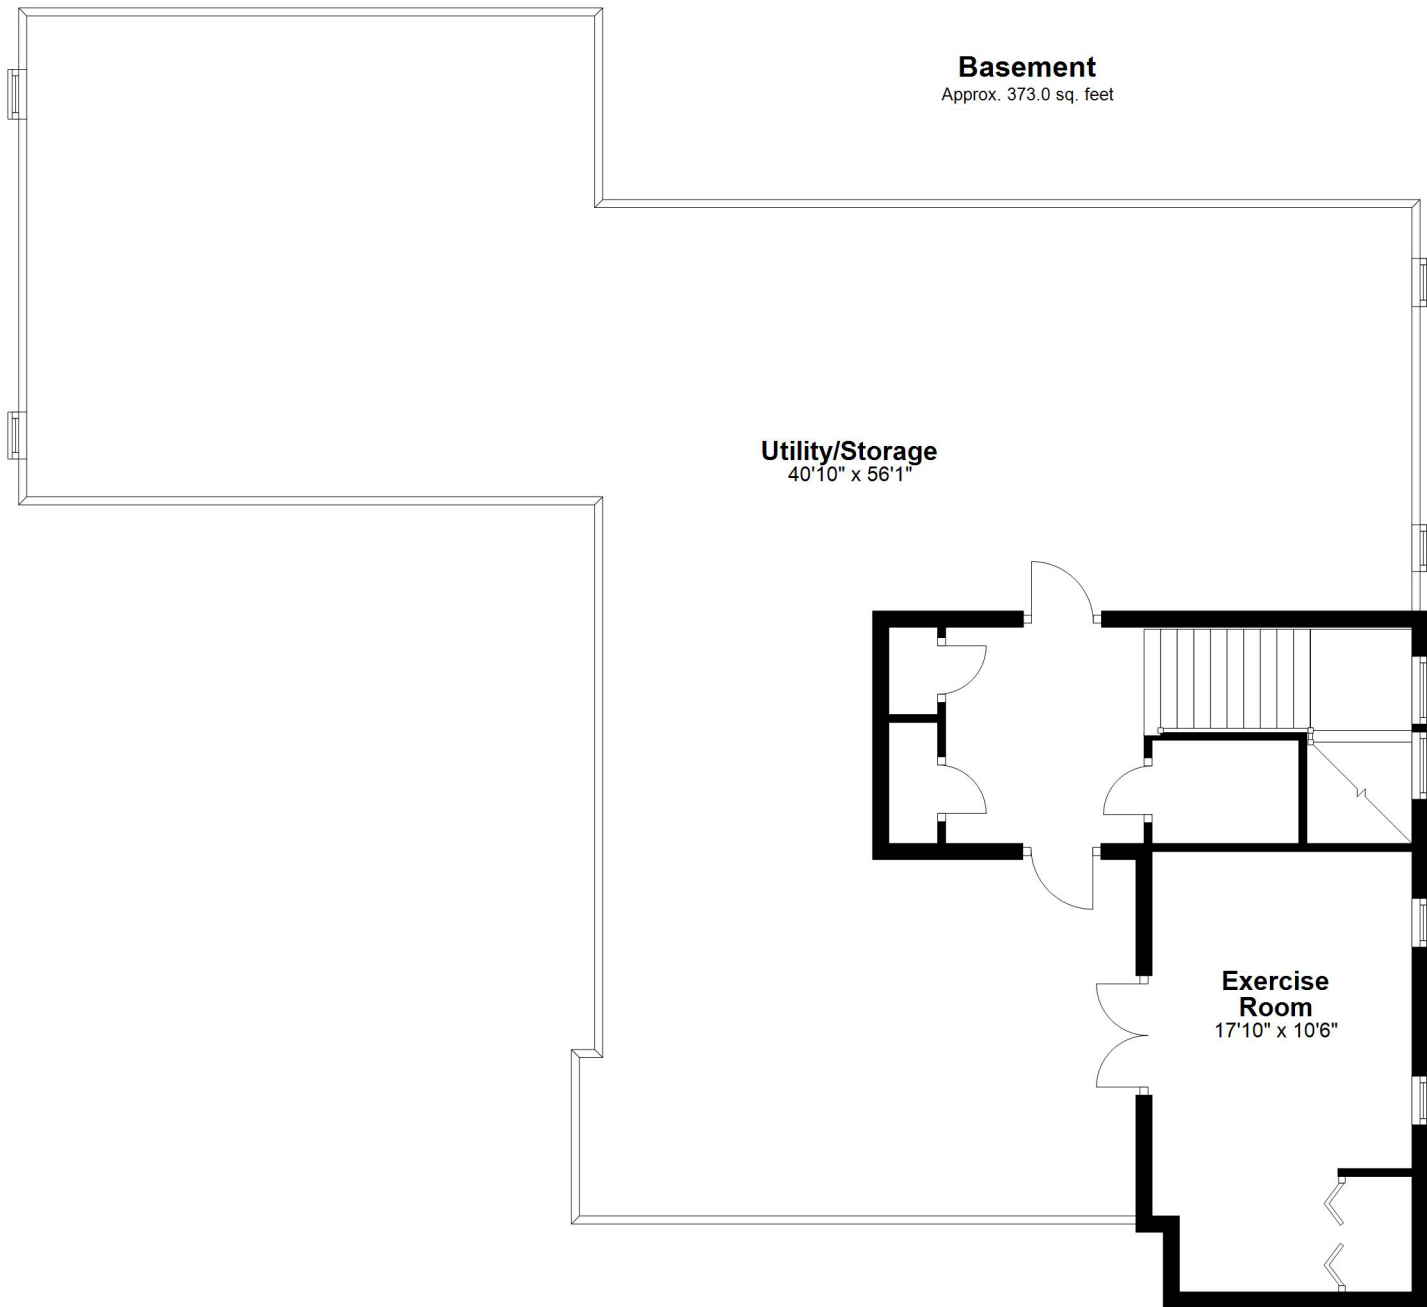

19 Fletcher Road, Bedford, MA

Room sizes and square footage estimates are approximate.

19 Fletcher Road, Bedford, MA

19 Fletcher Road, Bedford, MA

Room sizes and square footage estimates are approximate.

19 Fletcher Road, Bedford, MA

Basement

Approx. 373.0 sq. feet

Utility/Storage

40'10" x 56'1"

Exercise Room

17'10" x 10'6"

Room sizes and square footage estimates are approximate.