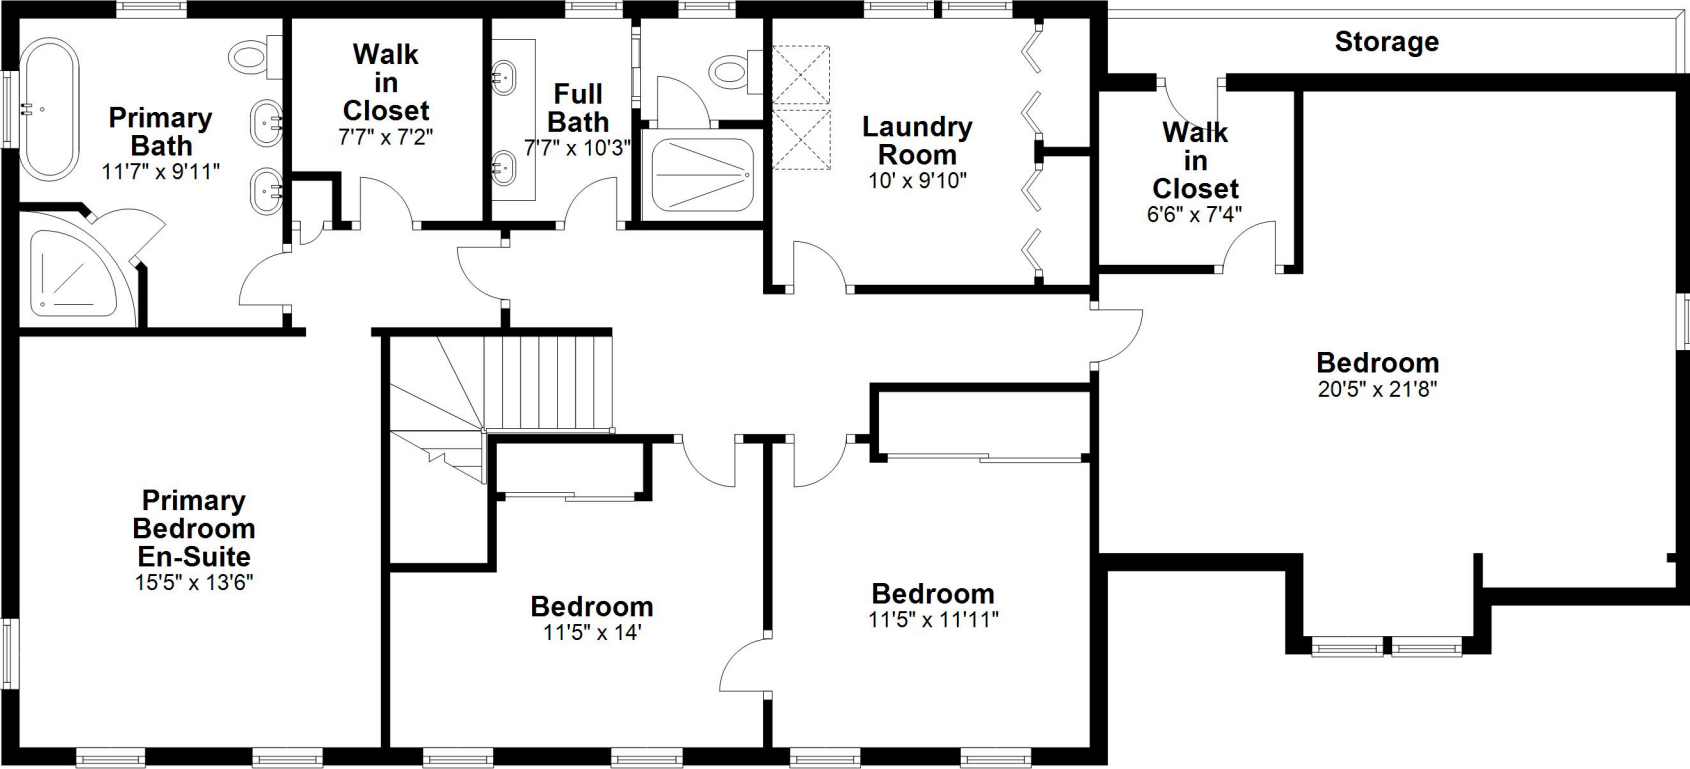

21 Hickory Lane, Stow, MA

First Floor - Approx. 1450 sq. ft.

Room sizes and square footage estimates are approximate.

21 Hickory Lane, Stow, MA

Second Floor - Approx. 1575 sq. ft.

Room sizes and square footage estimates are approximate.

21 Hickory Lane, Stow, MA

Basement - Approx. 595 sq. ft.

Room sizes and square footage estimates are approximate.