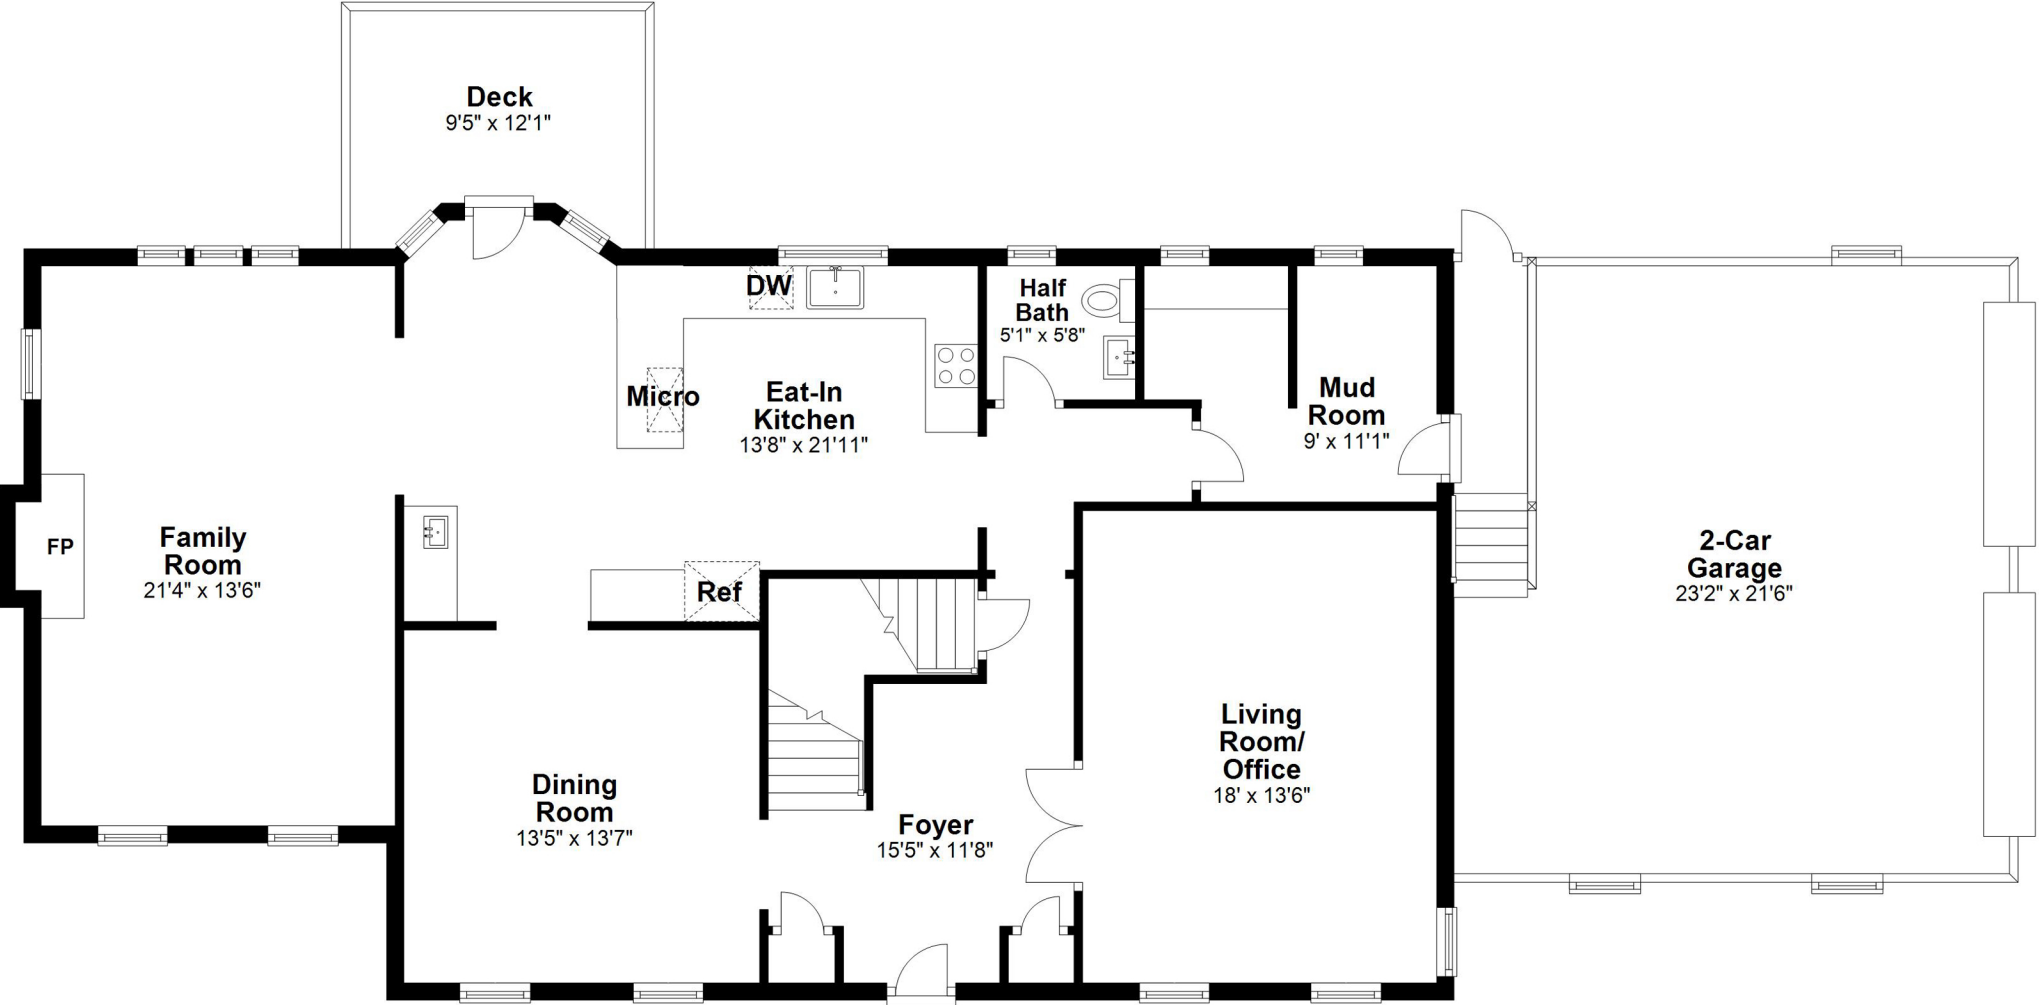

21 Hickory Lane, Stow, MA

First Floor - Approx. 1450 sq. ft.

Room sizes and square footage estimates are approximate.

21 Hickory Lane, Stow, MA

Second Floor - Approx. 1575 sq. ft.

Room sizes and square footage estimates are approximate.

21 Hickory Lane, Stow, MA

Basement - Approx. 595 sq. ft.

Room sizes and square footage estimates are approximate.