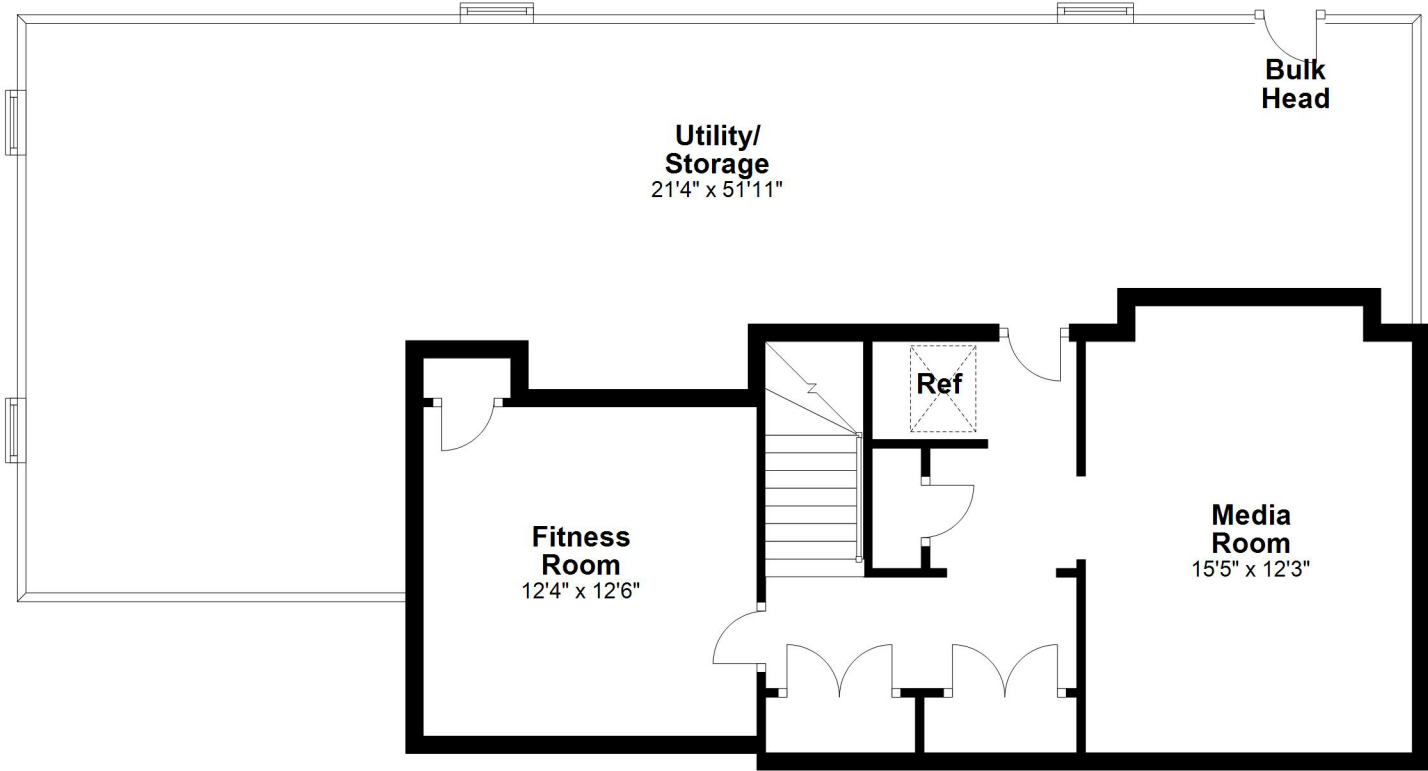

21 Hickory Lane, Stow, MA

First Floor - Approx. 1450 sq. ft.

Room sizes and square footage estimates are approximate.

21 Hickory Lane, Stow, MA

Second Floor - Approx. 1575 sq. ft.

Room sizes and square footage estimates are approximate.

21 Hickory Lane, Stow, MA

Basement - Approx. 595 sq. ft.

Room sizes and square footage estimates are approximate.