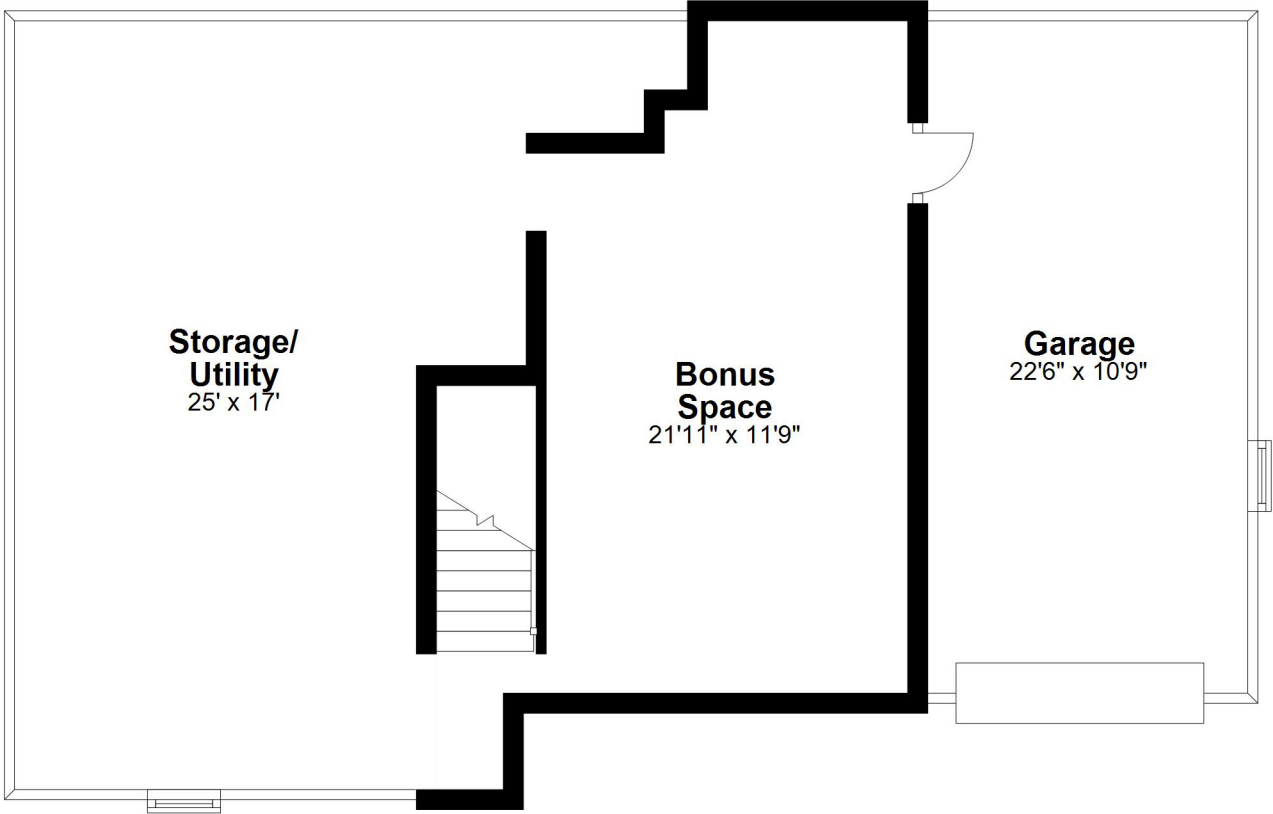

218 Fox Hill Road, Burlington, MA

Room sizes and square footage estimates are approximate.

218 Fox Hill Road, Burlington, MA

Basement

Approx. 279.7 sq. feet

Room sizes and square footage estimates are approximate.