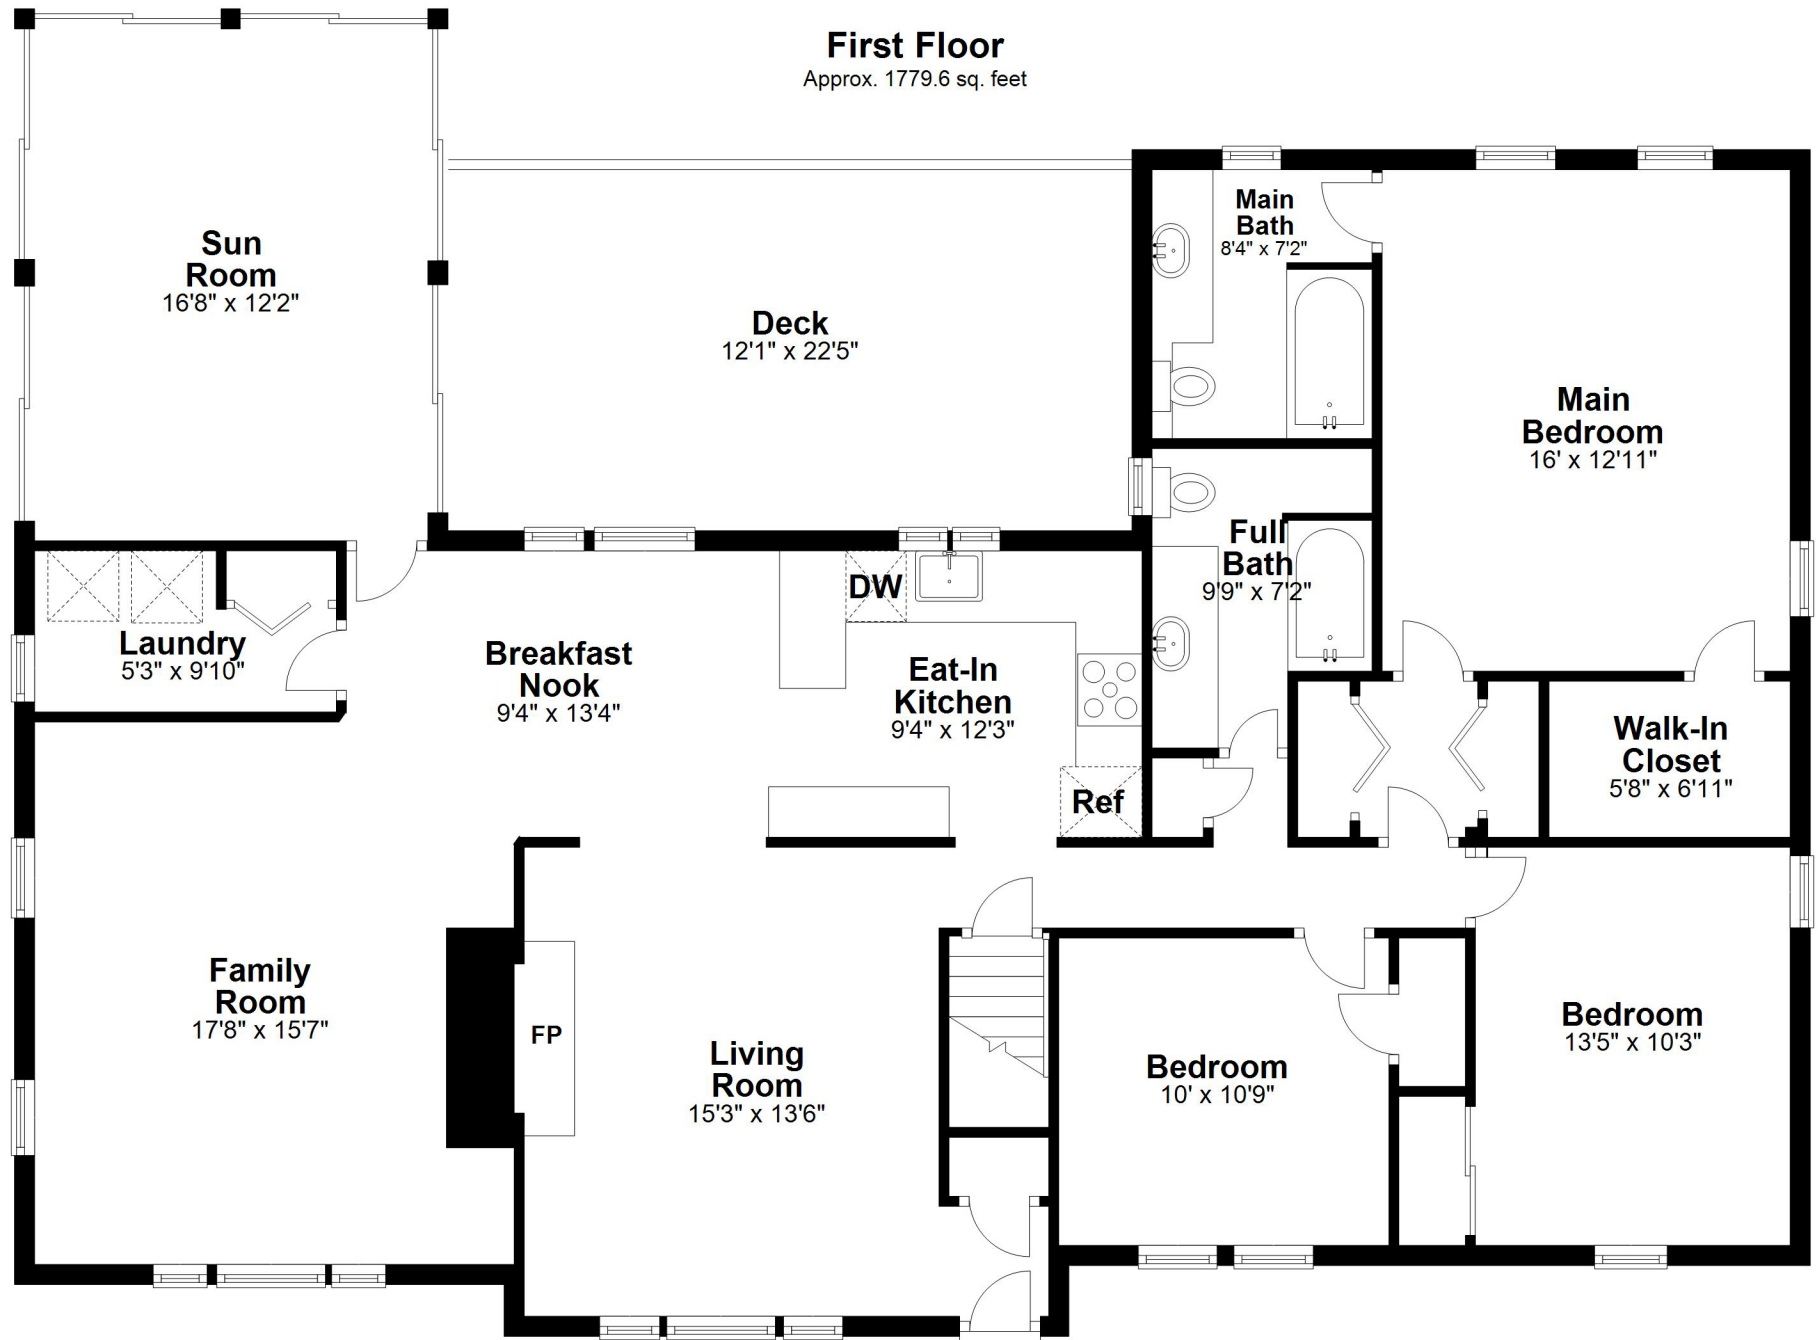

218 Fox Hill Road, Burlington, MA

Room sizes and square footage estimates are approximate.

218 Fox Hill Road, Burlington, MA

Basement

Approx. 279.7 sq. feet

Room sizes and square footage estimates are approximate.