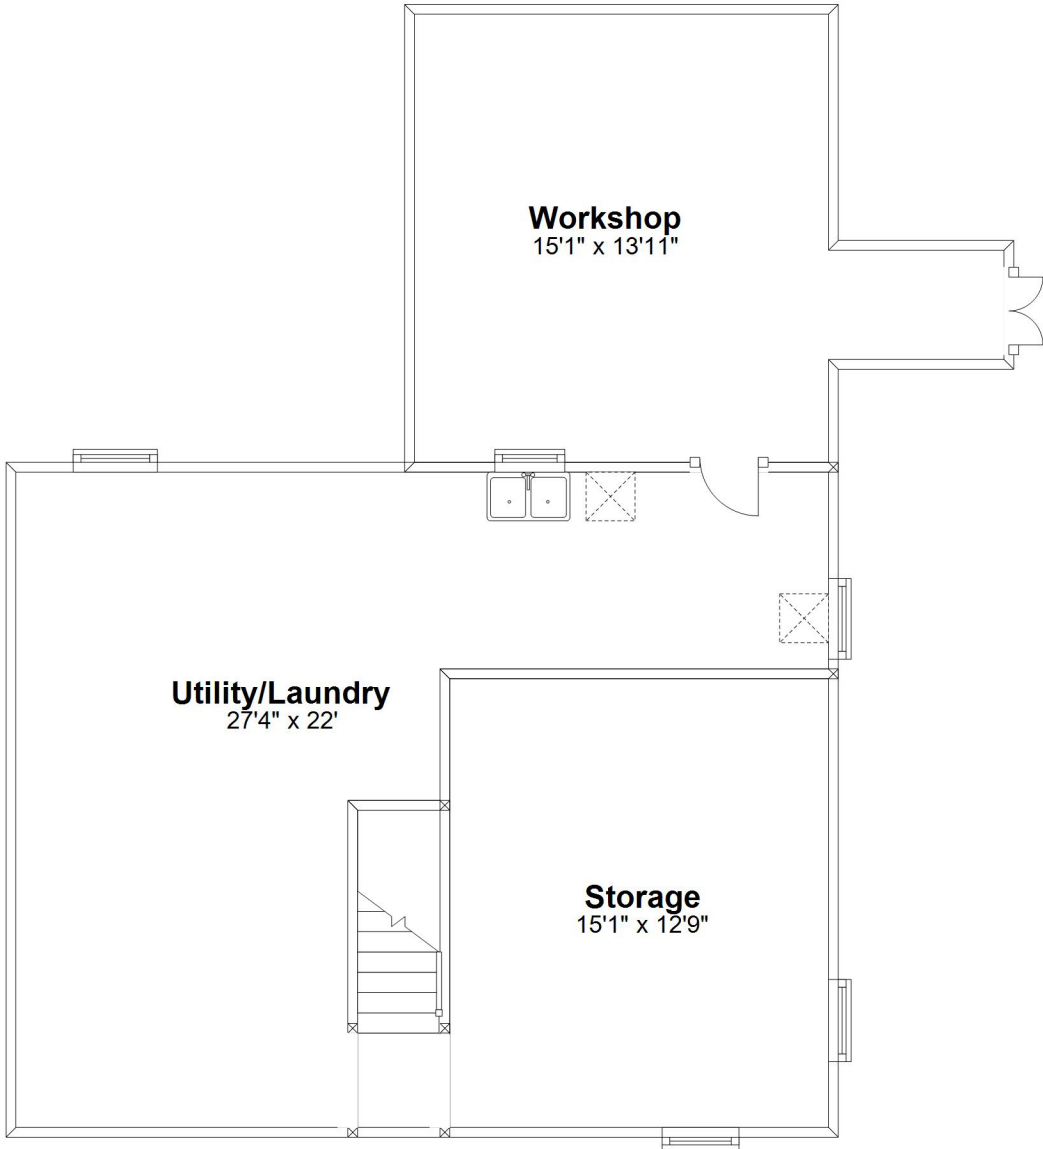

# 23 Lane Avenue, Bedford, MA

Second Floor - Approx. 525 sq. ft.

Room sizes and square footage estimates are approximate.

## Basement

Room sizes and square footage estimates are approximate.