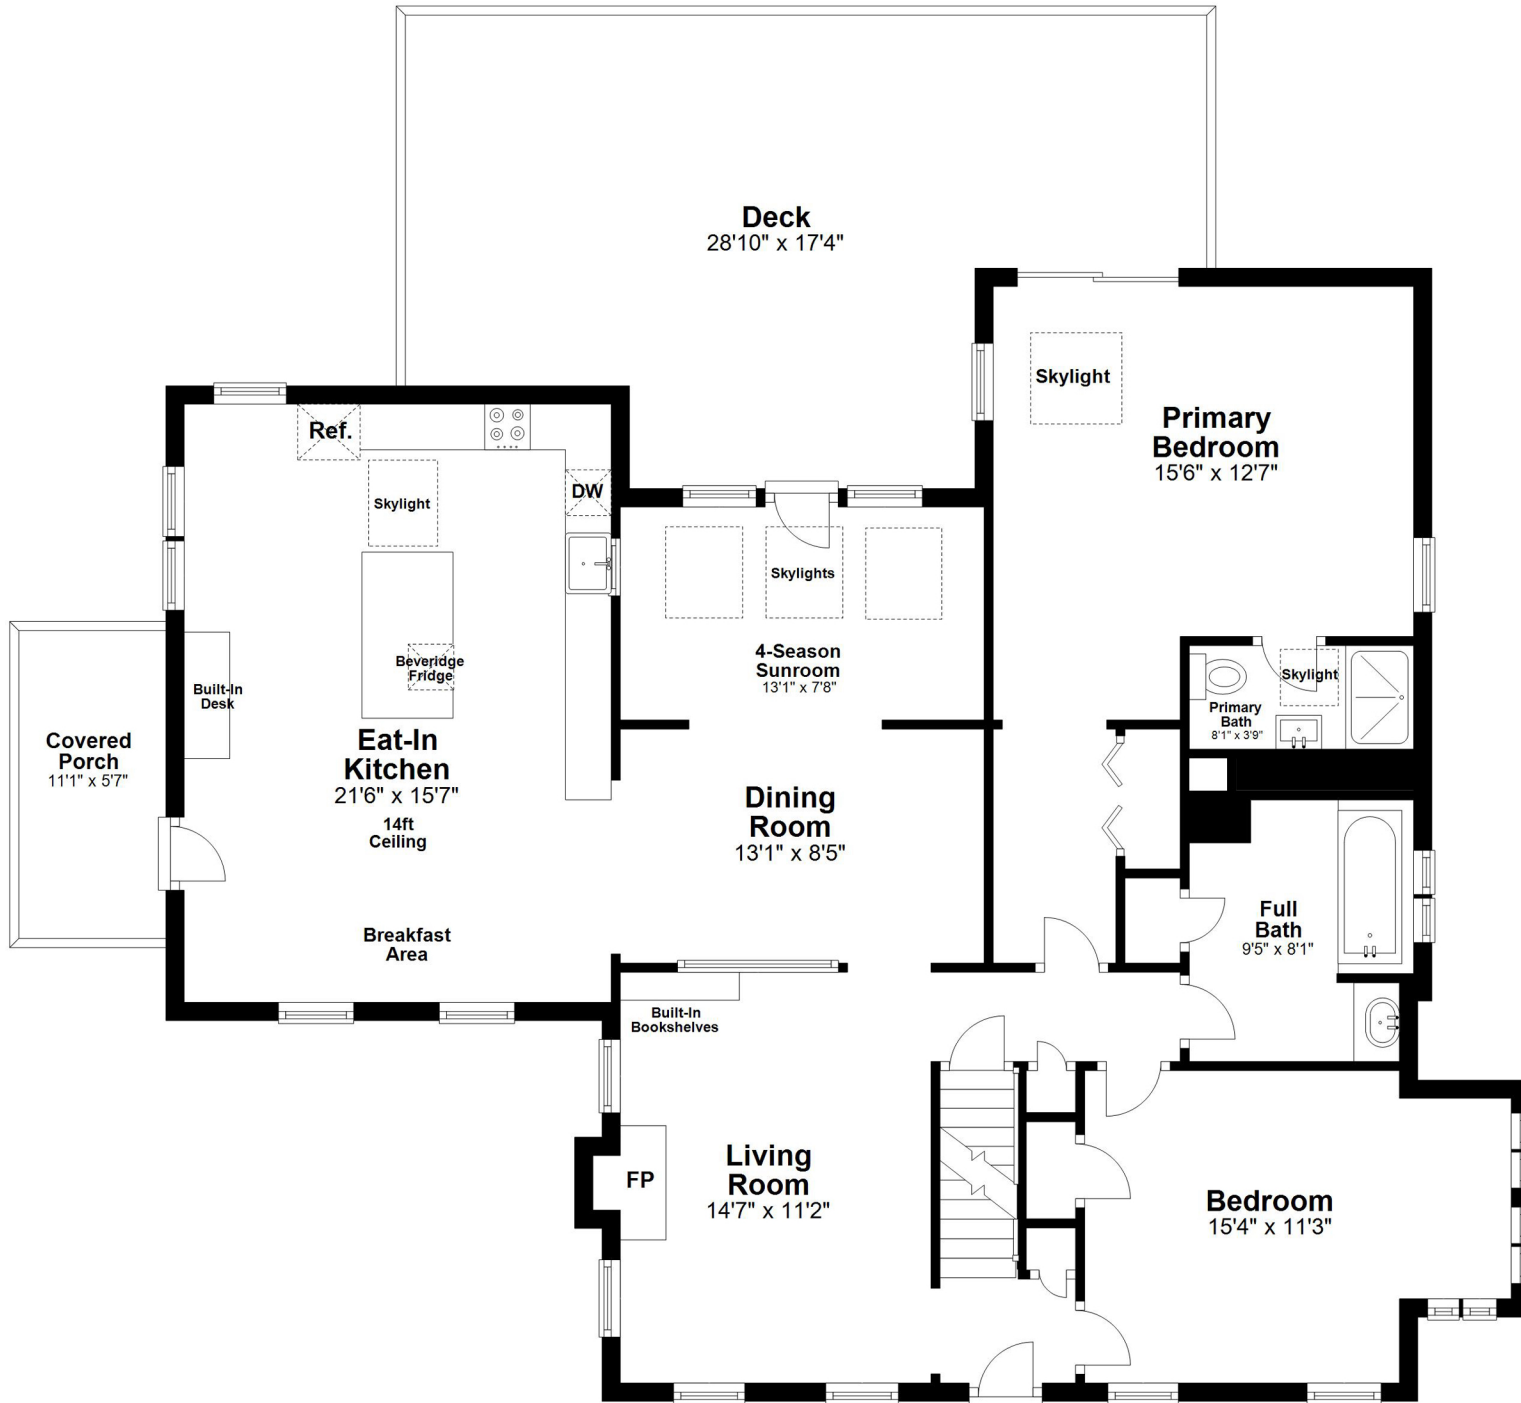

# 23 Lane Avenue, Bedford, MA

First Floor - Approx. 1425 sq. ft.

Room sizes and square footage estimates are approximate.

# 23 Lane Avenue, Bedford, MA

Second Floor - Approx. 525 sq. ft.

Room sizes and square footage estimates are approximate.

# 23 Lane Avenue, Bedford, MA

## Basement

Room sizes and square footage estimates are approximate.