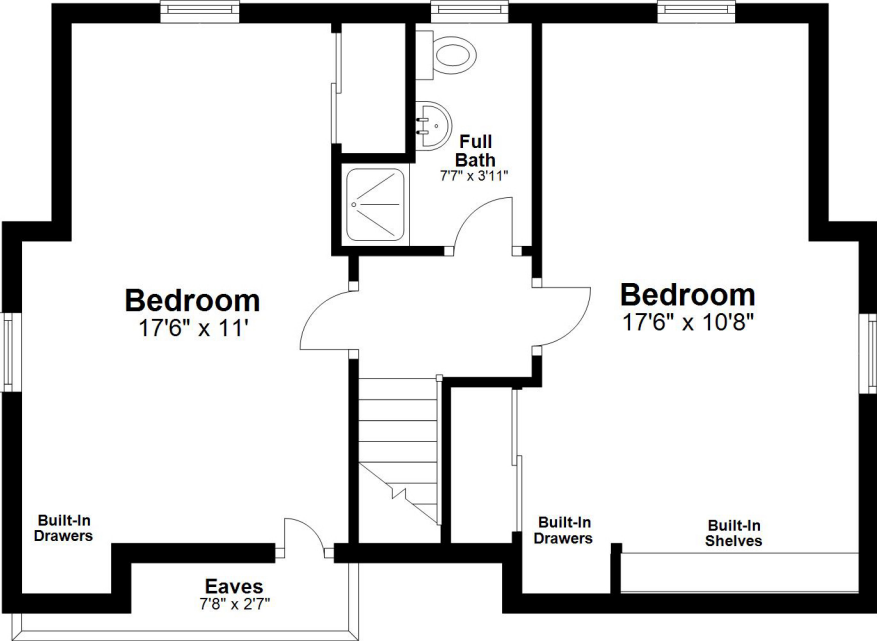

# 23 Lane Avenue, Bedford, MA

First Floor - Approx. 1425 sq. ft.

Room sizes and square footage estimates are approximate.

# 23 Lane Avenue, Bedford, MA

Second Floor - Approx. 525 sq. ft.

Room sizes and square footage estimates are approximate.

## Basement

Room sizes and square footage estimates are approximate.