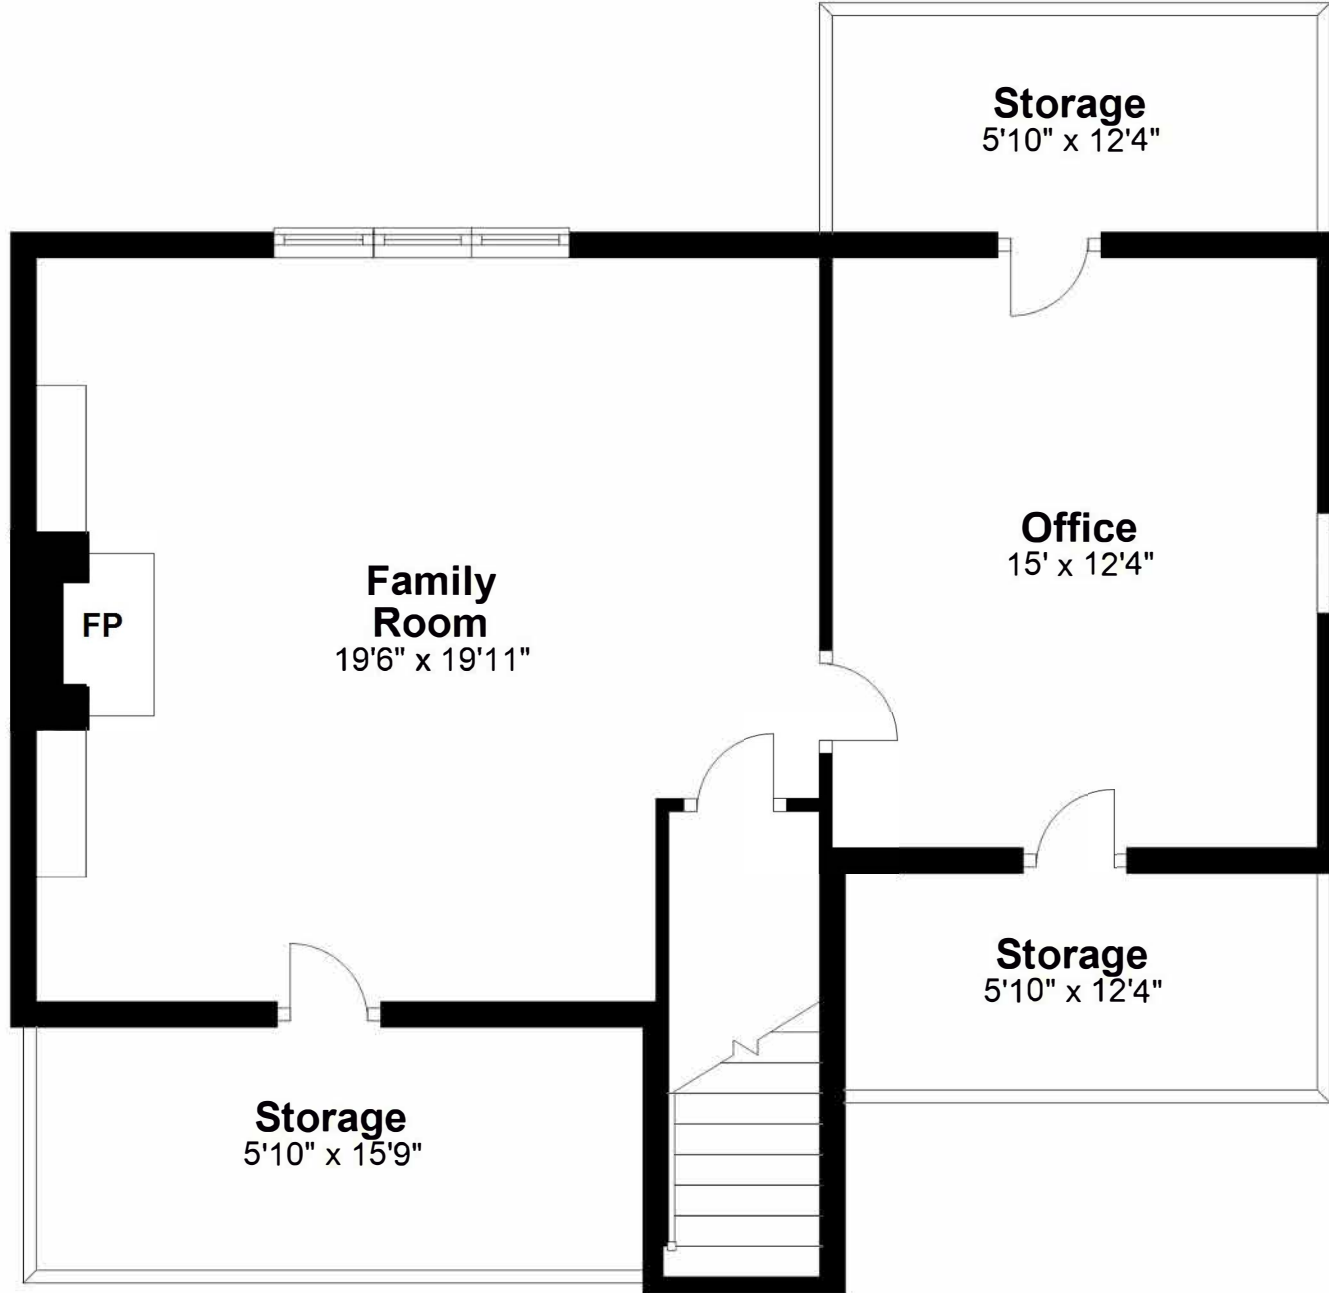

260 Nashua Road, North Billerica, MA

First Floor - Approx. 526 sq. ft.

Room sizes and square footage estimates are approximate.

260 Nashua Road, North Billerica, MA

Second Floor - Approx. 844 sq. ft.

Room sizes and square footage estimates are approximate.

260 Nashua Road, North Billerica, MA

Third Floor - Approx. 593 sq. ft.

Room sizes and square footage estimates are approximate.