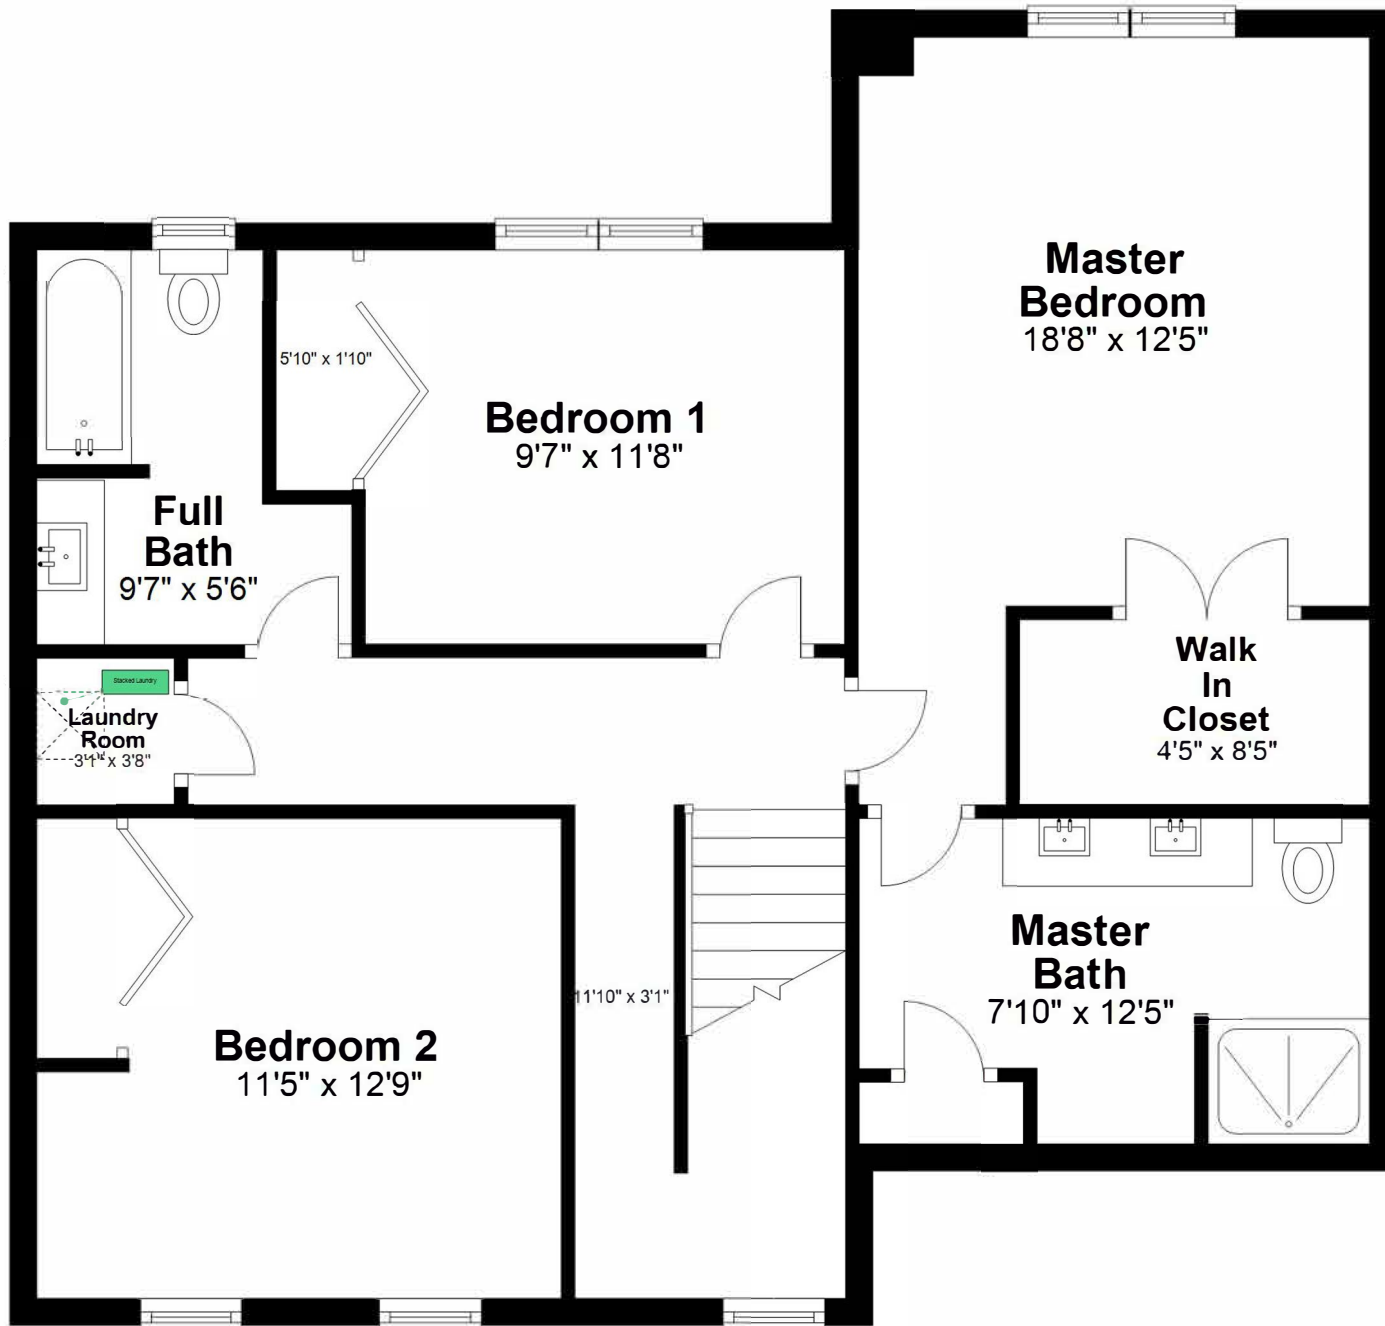

260 Nashua Road, North Billerica, MA

First Floor - Approx. 526 sq. ft.

Room sizes and square footage estimates are approximate.

260 Nashua Road, North Billerica, MA

Second Floor - Approx. 844 sq. ft.

Room sizes and square footage estimates are approximate.

260 Nashua Road, North Billerica, MA

Third Floor - Approx. 593 sq. ft.

Room sizes and square footage estimates are approximate.