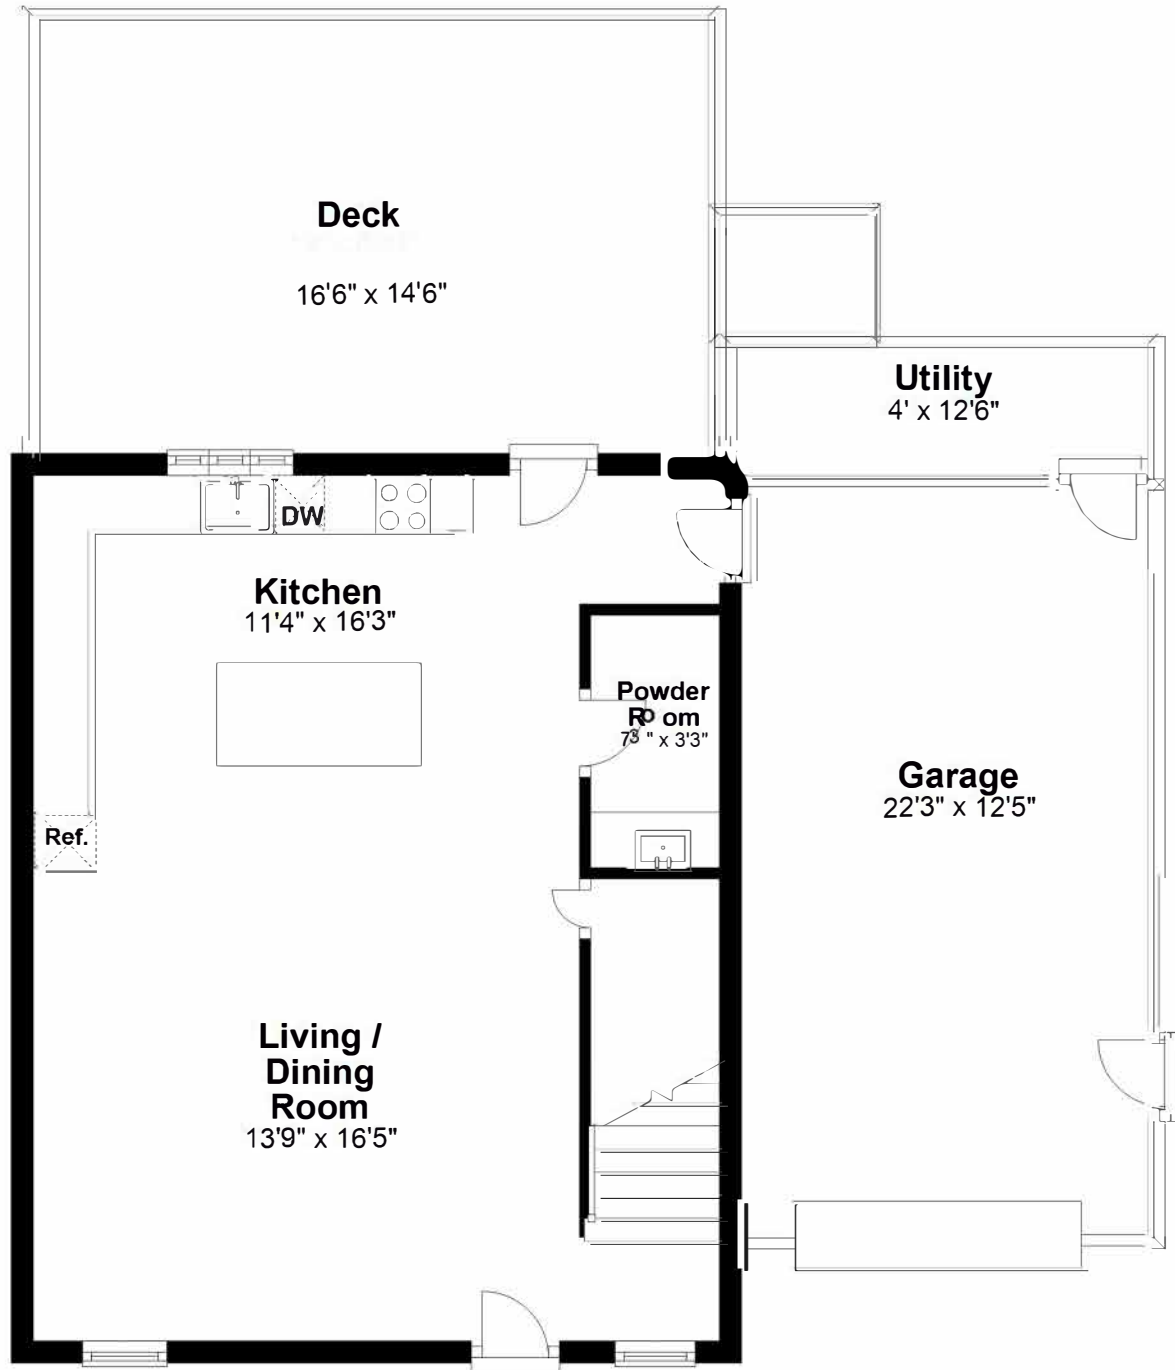

260 Nashua Road, North Billerica, MA

First Floor - Approx. 526 sq. ft.

Room sizes and square footage estimates are approximate.

260 Nashua Road, North Billerica, MA

Second Floor - Approx. 844 sq. ft.

Room sizes and square footage estimates are approximate.

260 Nashua Road, North Billerica, MA

Third Floor - Approx. 593 sq. ft.

Room sizes and square footage estimates are approximate.