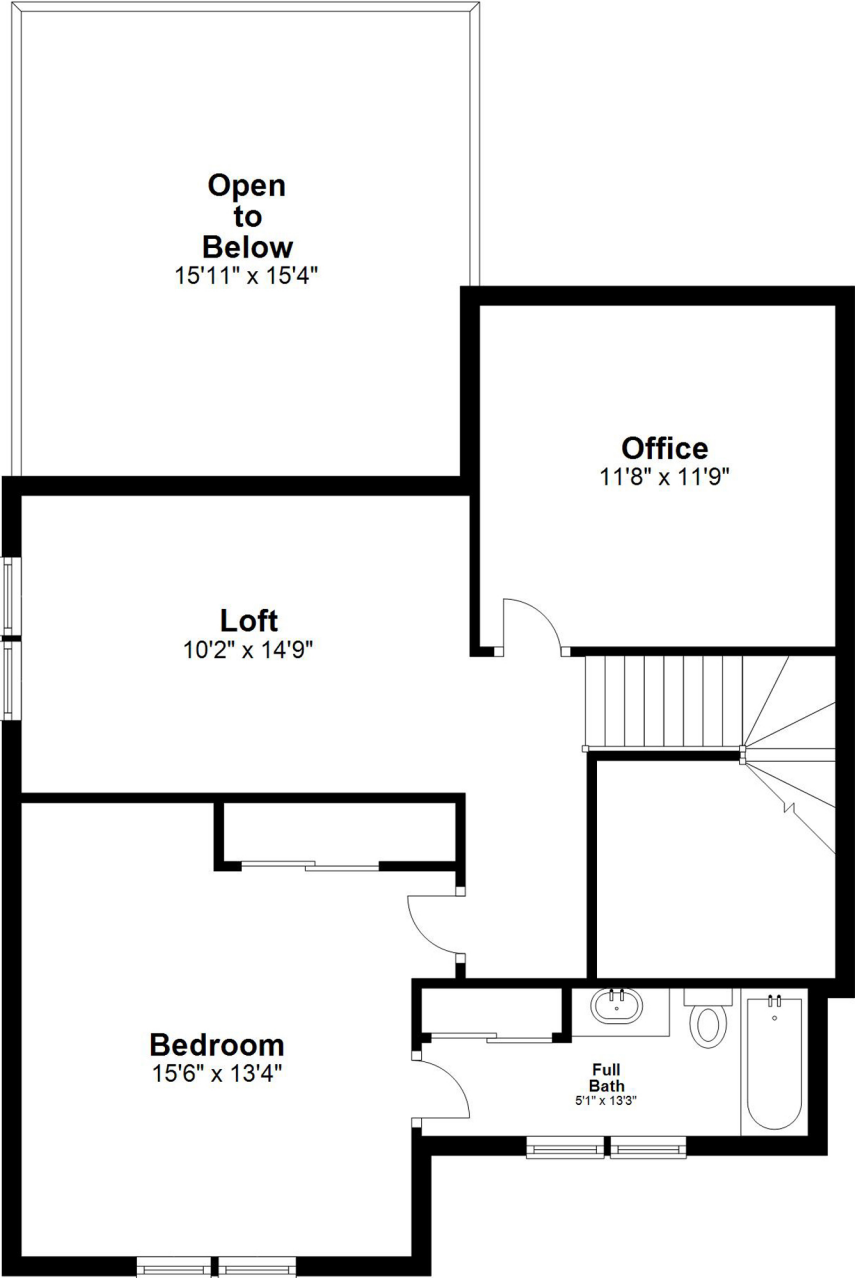

3 Alder Way, Bedford, Massachusetts

First Floor - Approx. 1345 sq. ft.

Room sizes and square footage estimates are approximate.

3 Alder Way, Bedford, Massachusetts

Second Floor - Approx. 723 sq. ft.

Room sizes and square footage estimates are approximate.