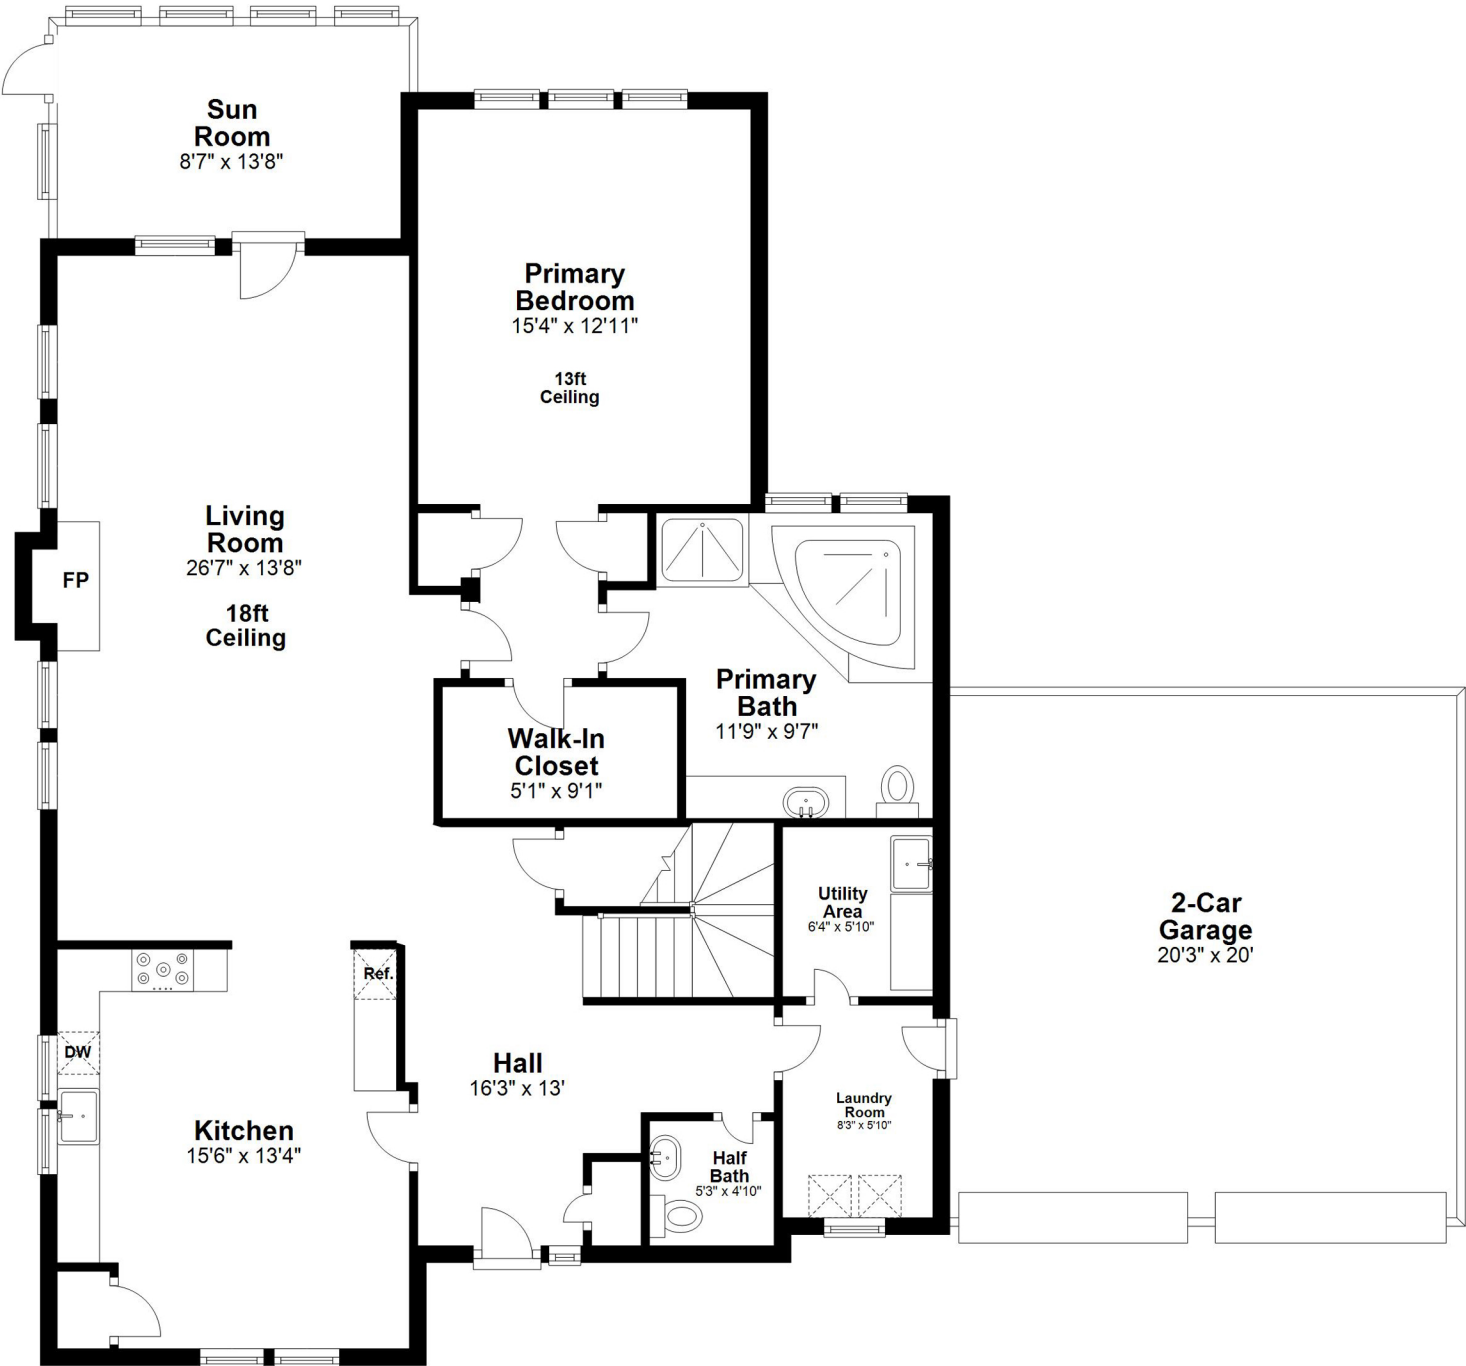

3 Alder Way, Bedford, Massachusetts

First Floor - Approx. 1345 sq. ft.

Room sizes and square footage estimates are approximate.

3 Alder Way, Bedford, Massachusetts

Second Floor - Approx. 723 sq. ft.

Room sizes and square footage estimates are approximate.