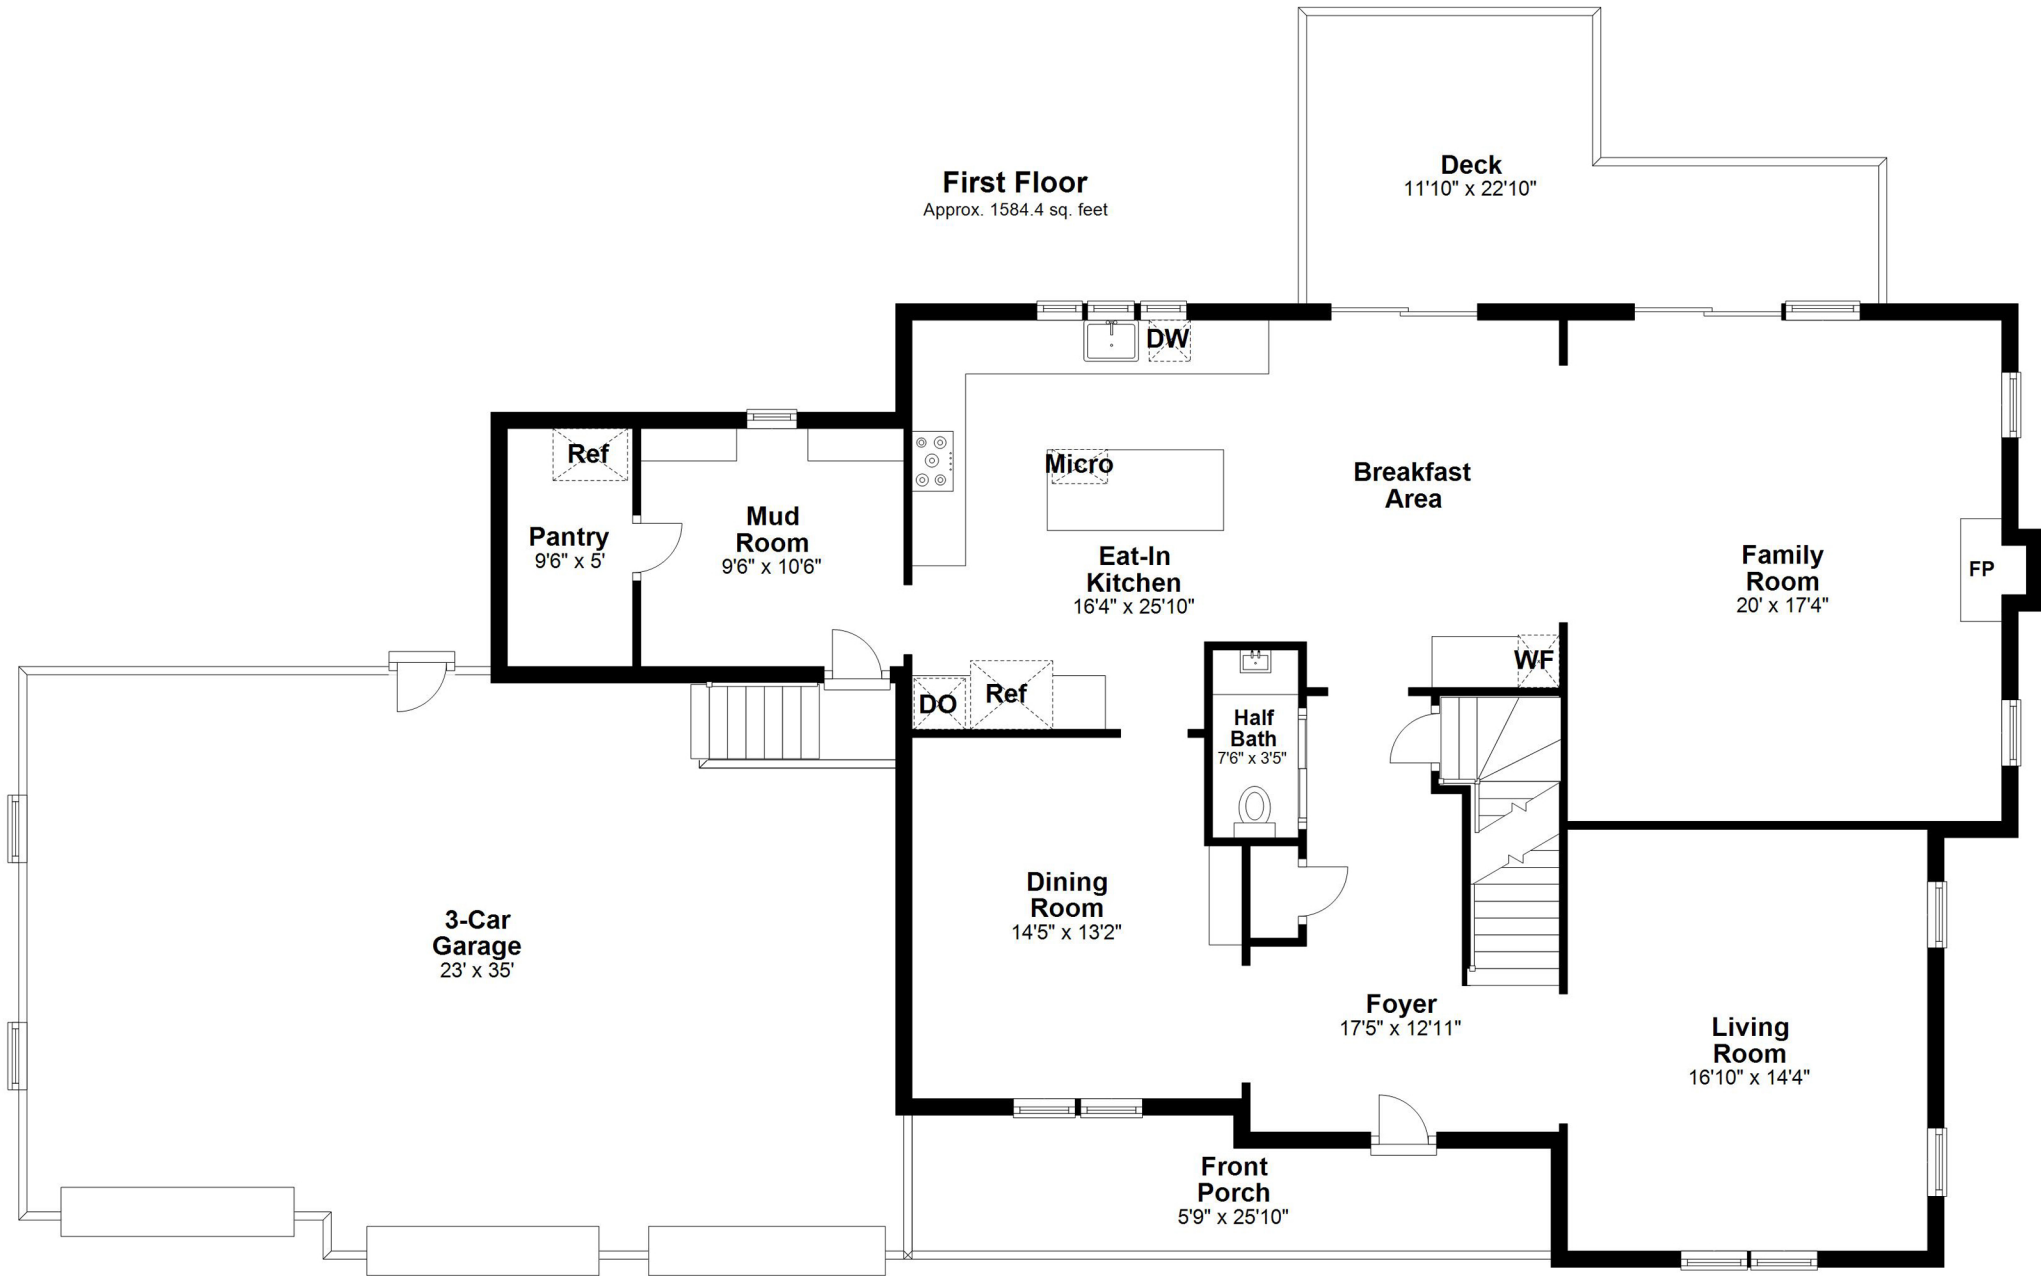

# 39 Shawsheen Road, Bedford, MA

Room sizes and square footage estimates are approximate.

## Second Floor

Approx. 2017.2 sq. feet

Room sizes and square footage estimates are approximate.

## Basement

Approx. 1367.0 sq. feet

Room sizes and square footage estimates are approximate.