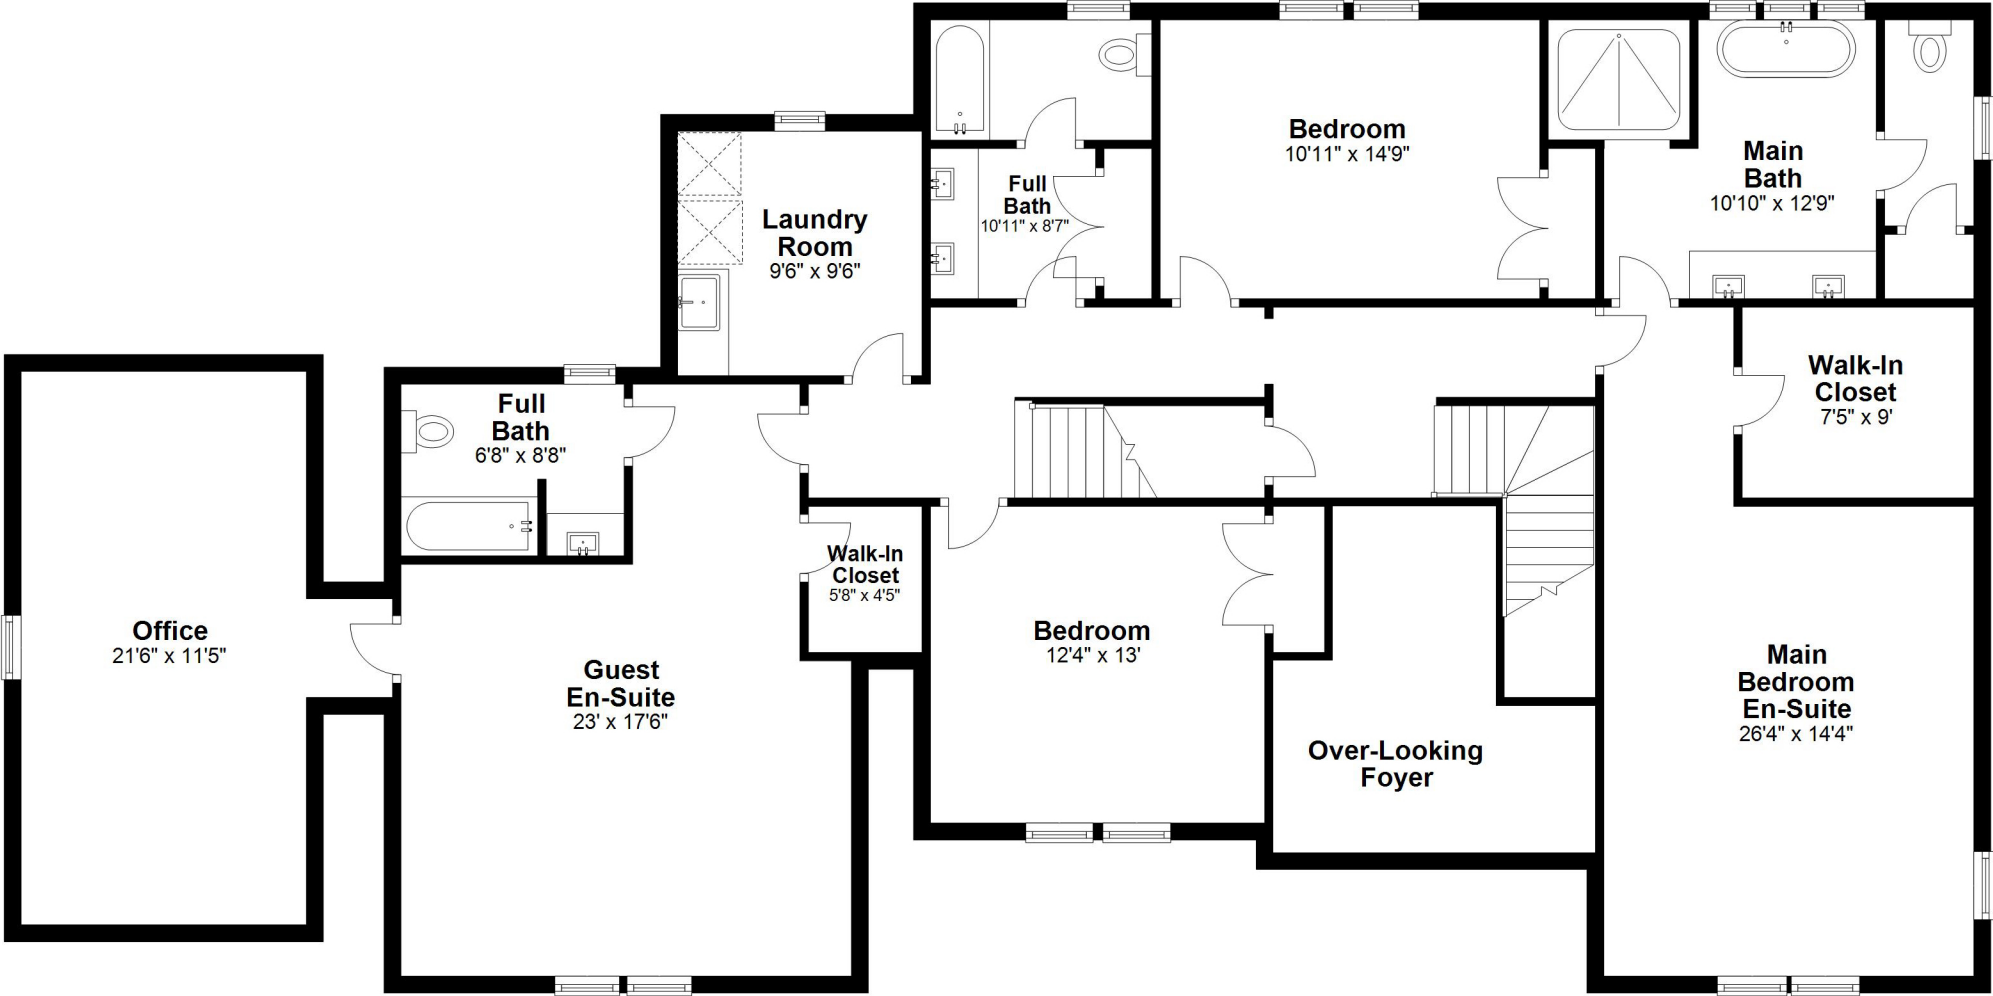

# 39 Shawsheen Road, Bedford, MA

Room sizes and square footage estimates are approximate.

## Second Floor

Approx. 2017.2 sq. feet

Room sizes and square footage estimates are approximate.

## Basement

Approx. 1367.0 sq. feet

Room sizes and square footage estimates are approximate.