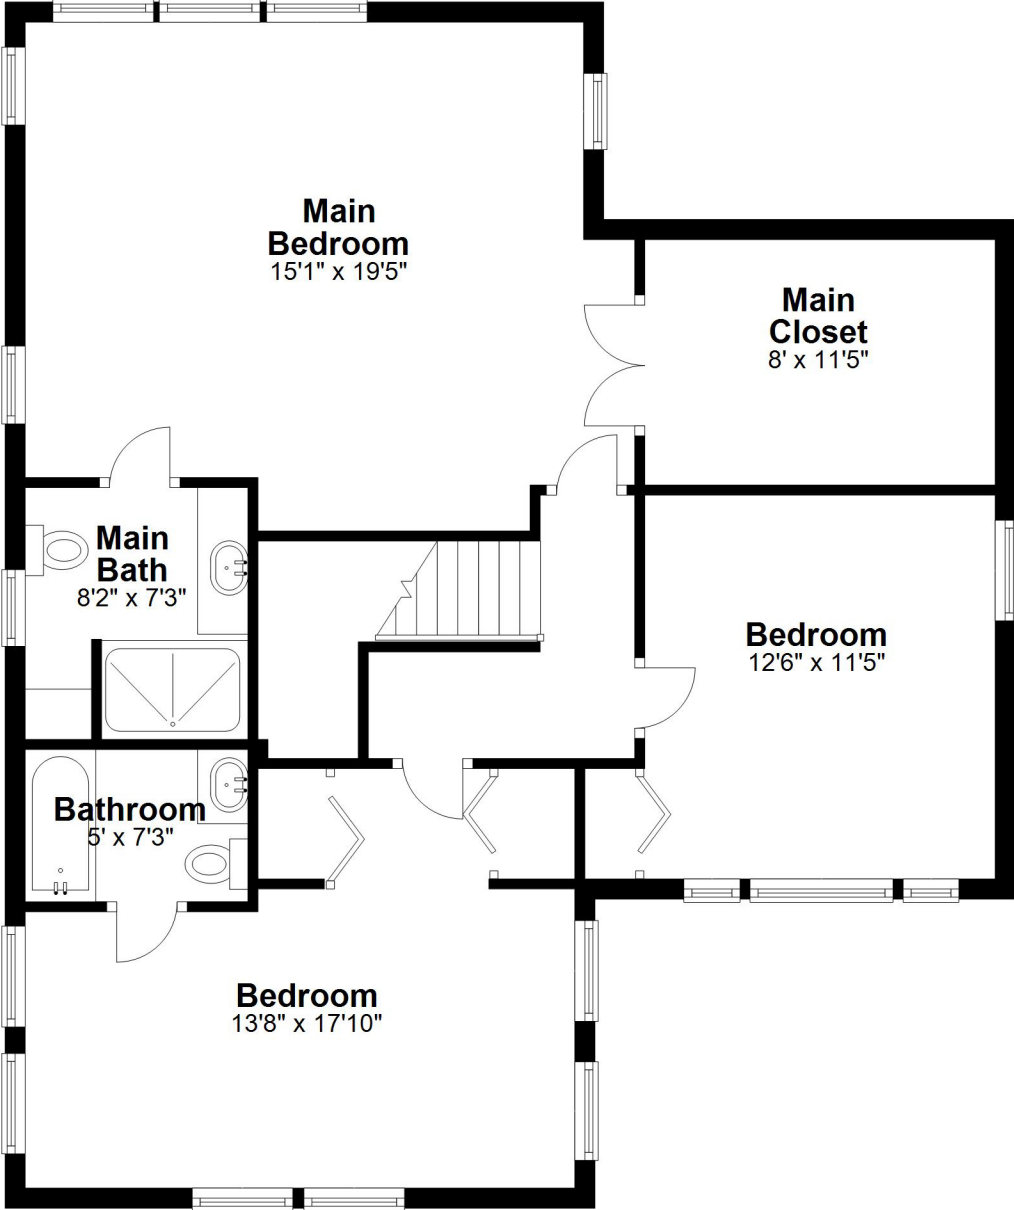

4 Weston Street, Lexington, MA

First Floor

Approx. 553.9 sq. feet

4 Weston Street, Lexington, MA

Second Floor

Approx. 947.0 sq. feet

Room sizes and square footage estimates are approximate.

4 Weston Street, Lexington, MA

Third Floor

Approx. 962.3 sq. feet

Room sizes and square footage estimates are approximate.