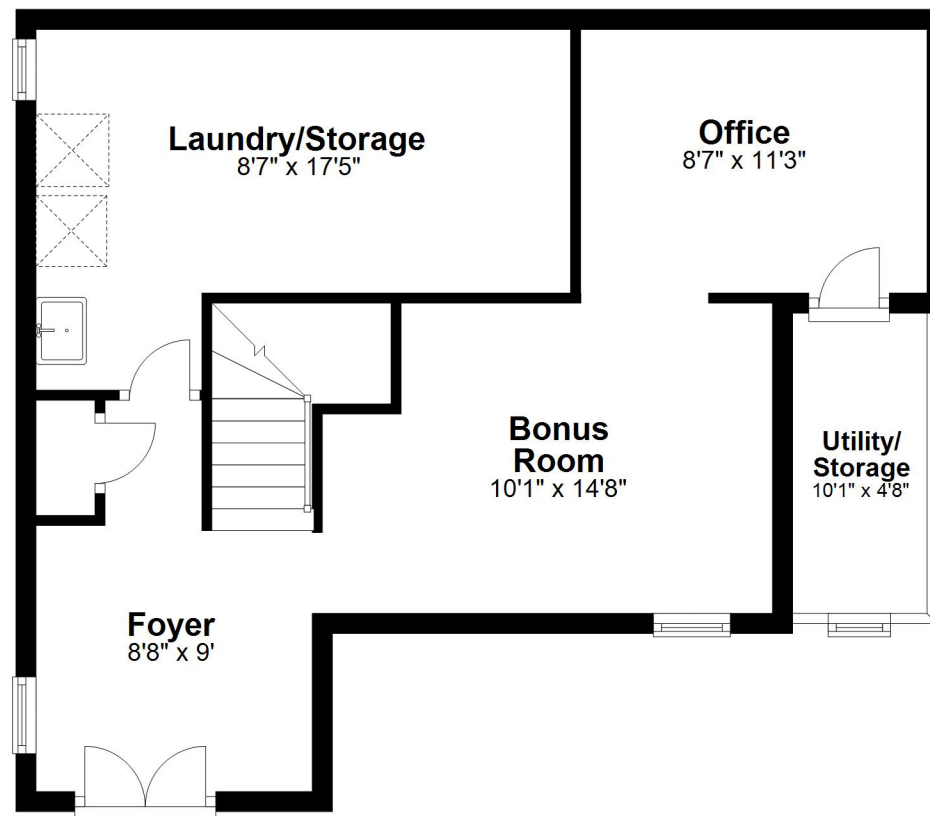

4 Weston Street, Lexington, MA

First Floor

Approx. 553.9 sq. feet

4 Weston Street, Lexington, MA

Second Floor

Approx. 947.0 sq. feet

Room sizes and square footage estimates are approximate.

4 Weston Street, Lexington, MA

Third Floor

Approx. 962.3 sq. feet

Room sizes and square footage estimates are approximate.