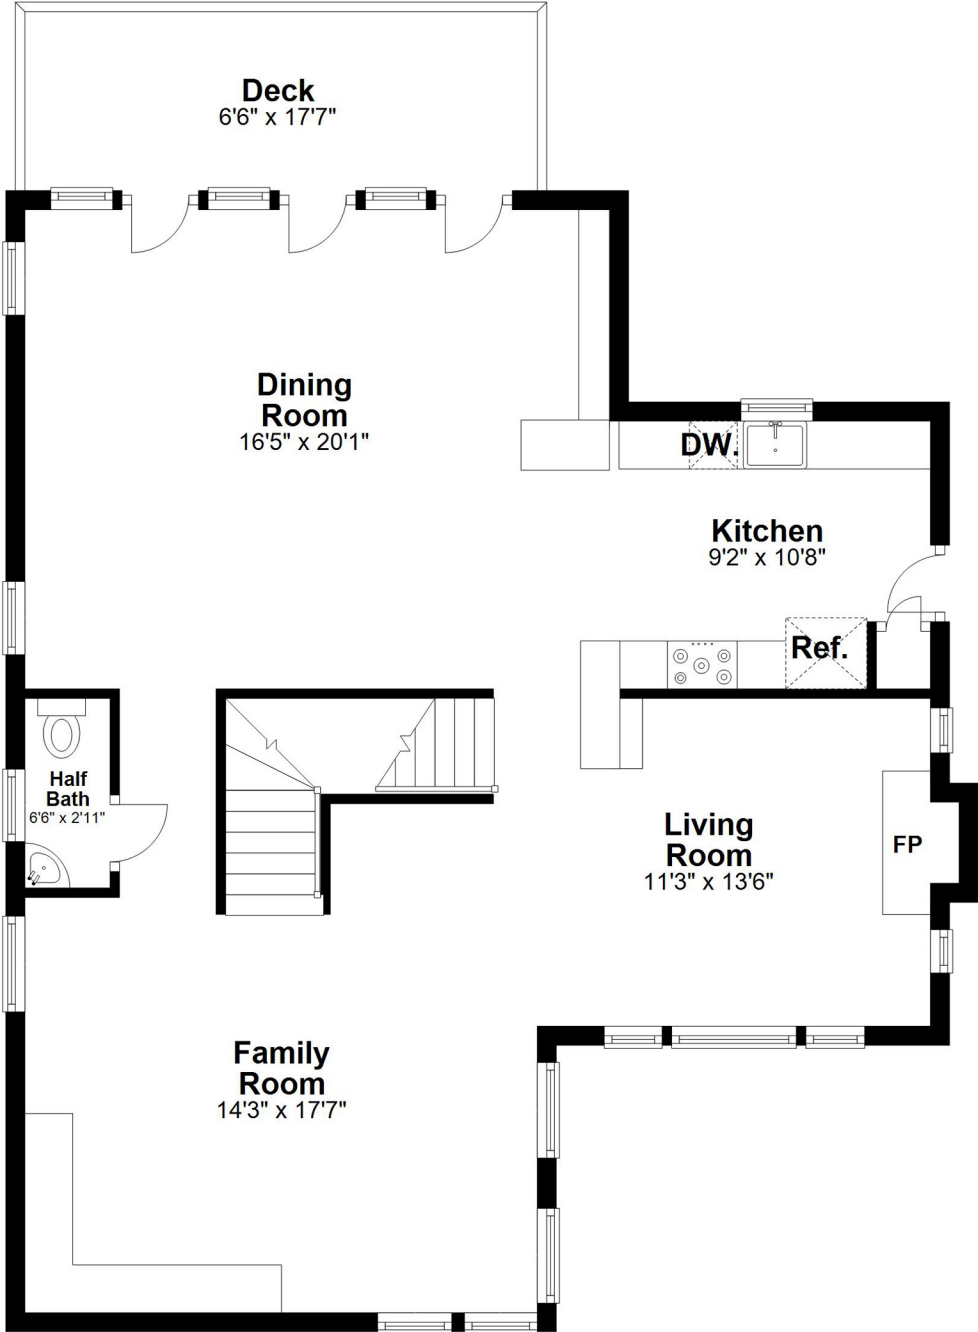

4 Weston Street, Lexington, MA

First Floor

Approx. 553.9 sq. feet

4 Weston Street, Lexington, MA

Second Floor

Approx. 947.0 sq. feet

Room sizes and square footage estimates are approximate.

4 Weston Street, Lexington, MA

Third Floor

Approx. 962.3 sq. feet

Room sizes and square footage estimates are approximate.