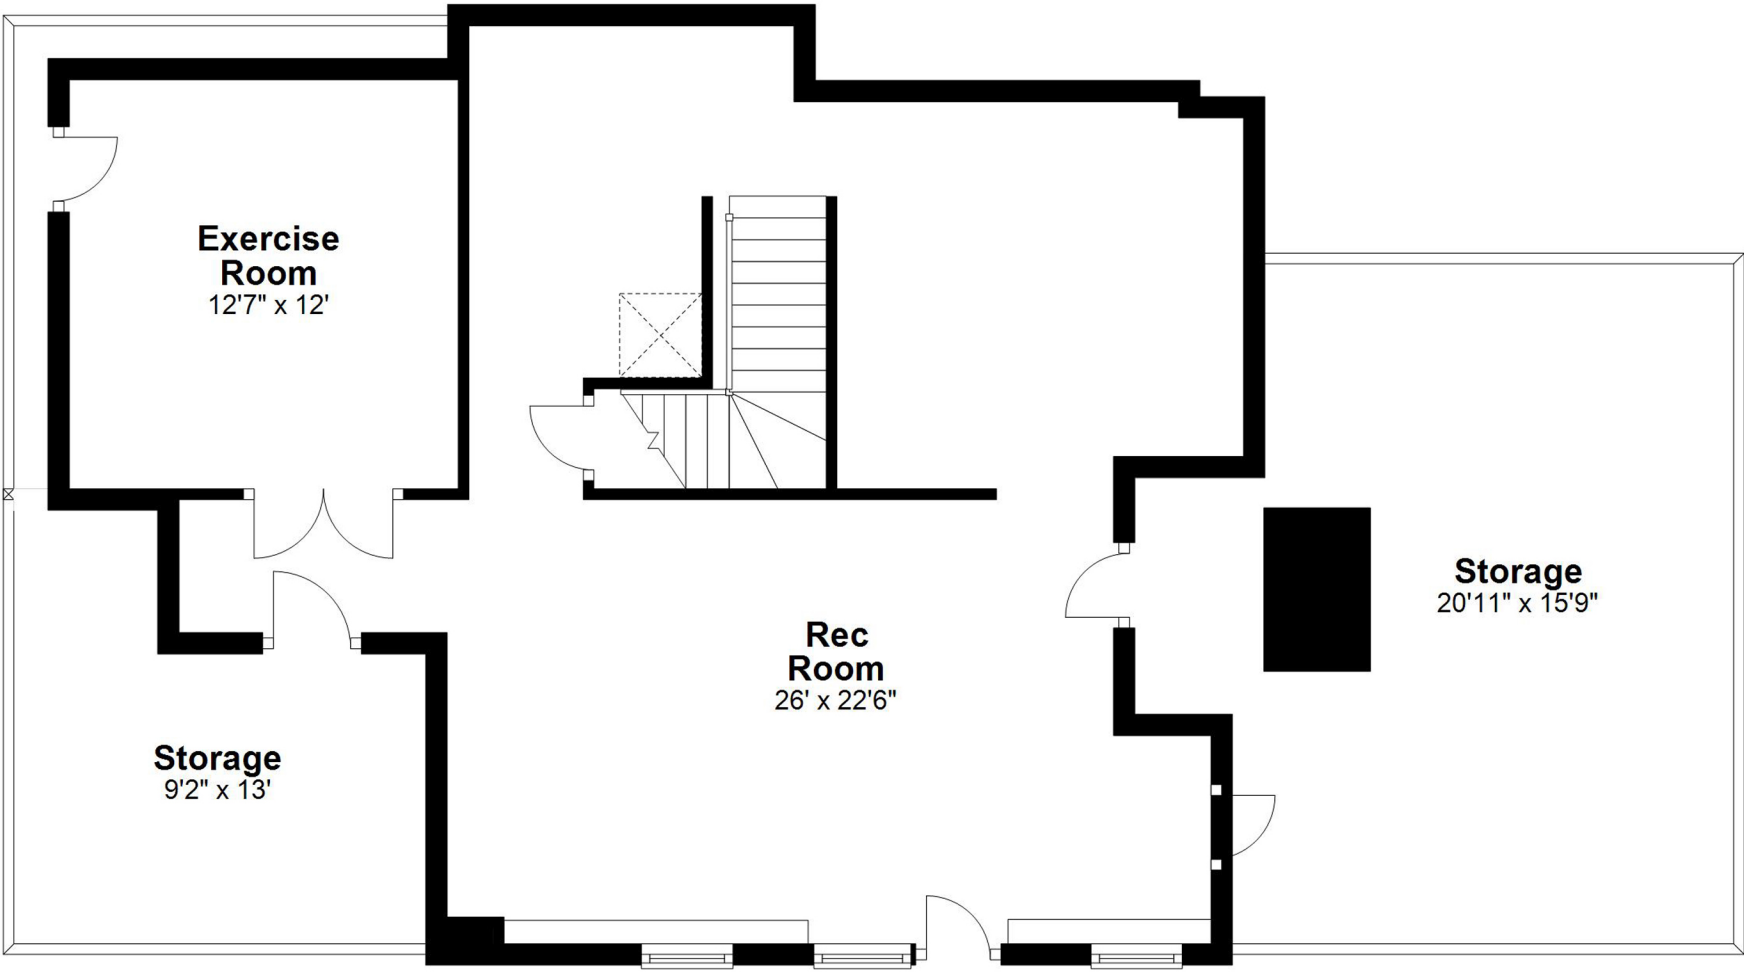

34 Hickory Lane, Stow, Massachusetts

First Floor - Approx. 1178 sq. ft.

Room sizes and square footage estimates are approximate.

34 Hickory Lane, Stow, Massachusetts

Second Floor - Approx. 1566 sq. ft.

Room sizes and square footage estimates are approximate.

34 Hickory Lane, Stow, Massachusetts

Basement - Approx. 801 sq. ft.

Room sizes and square footage estimates are approximate.