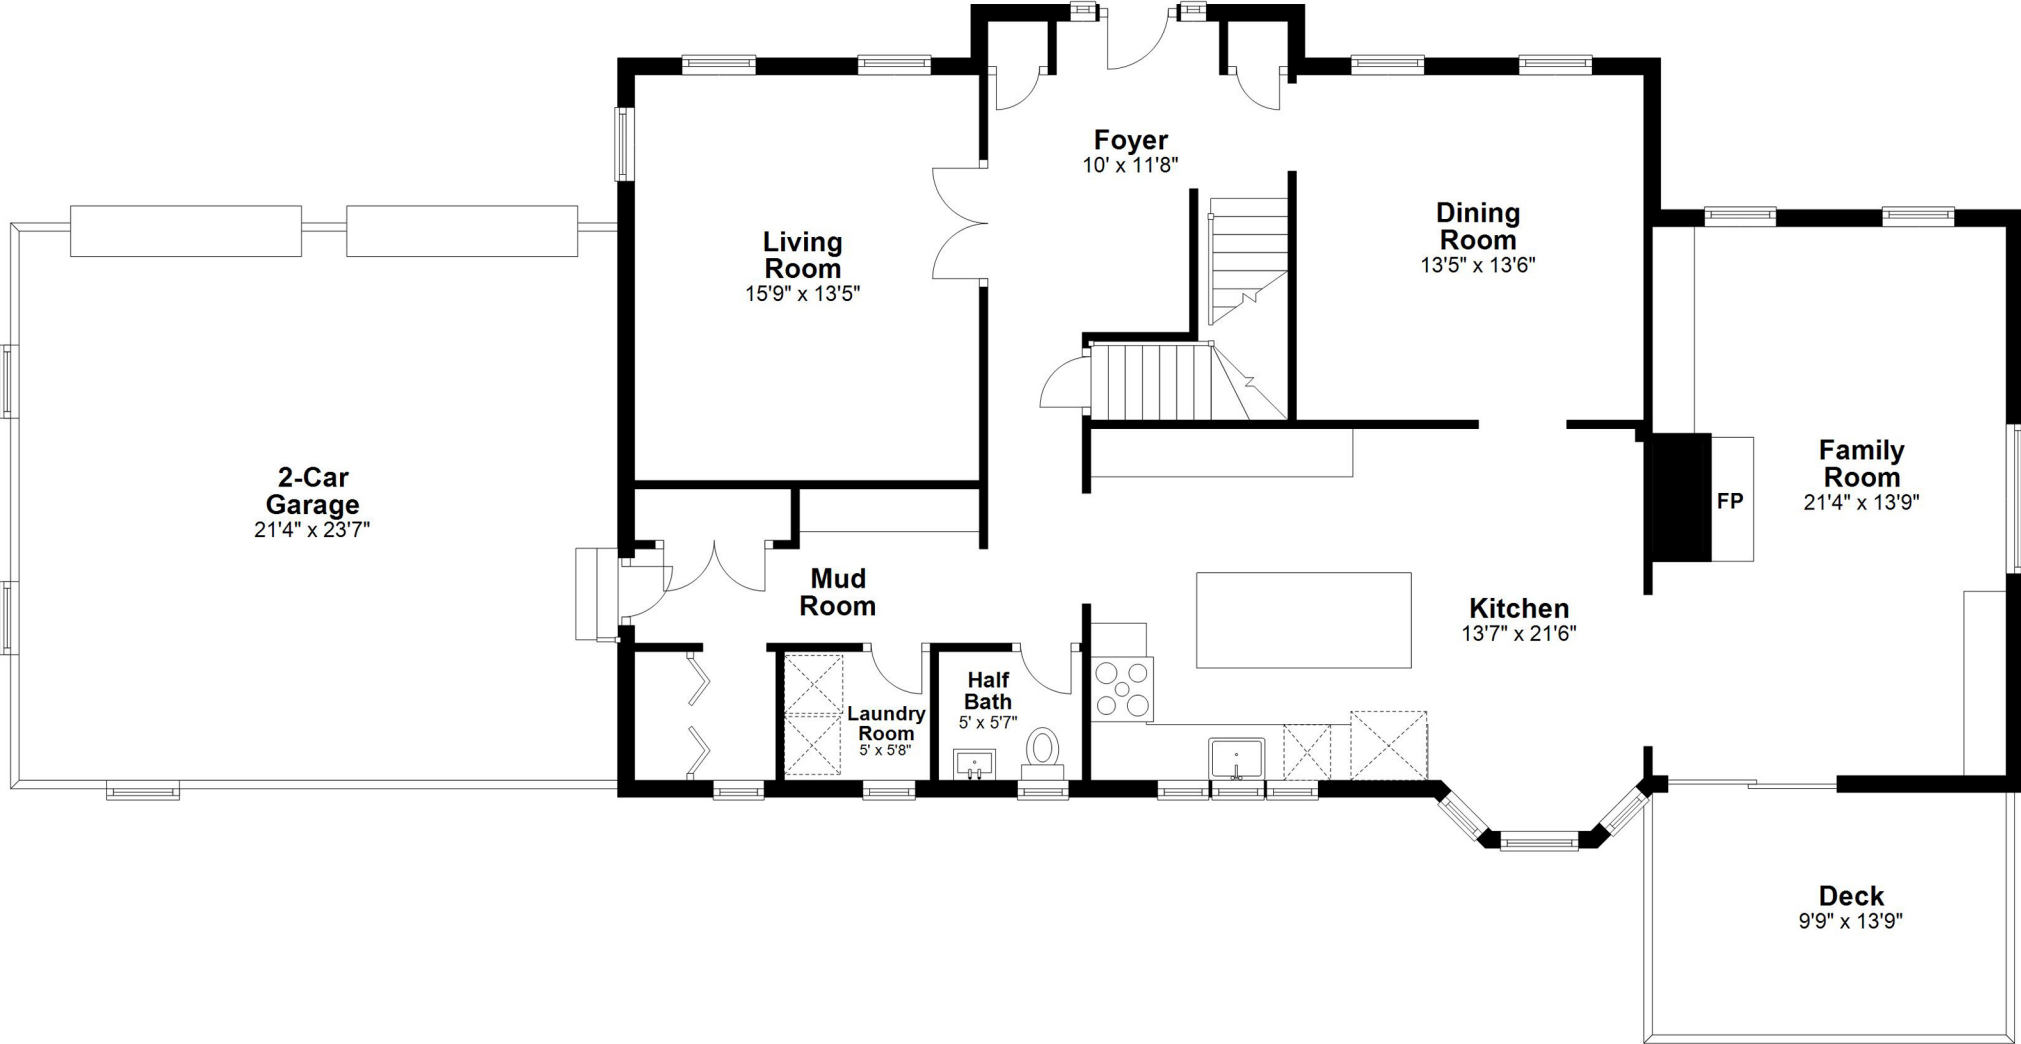

34 Hickory Lane, Stow, Massachusetts

First Floor - Approx. 1178 sq. ft.

Room sizes and square footage estimates are approximate.

34 Hickory Lane, Stow, Massachusetts

Second Floor - Approx. 1566 sq. ft.

Room sizes and square footage estimates are approximate.

34 Hickory Lane, Stow, Massachusetts

Basement - Approx. 801 sq. ft.

Room sizes and square footage estimates are approximate.