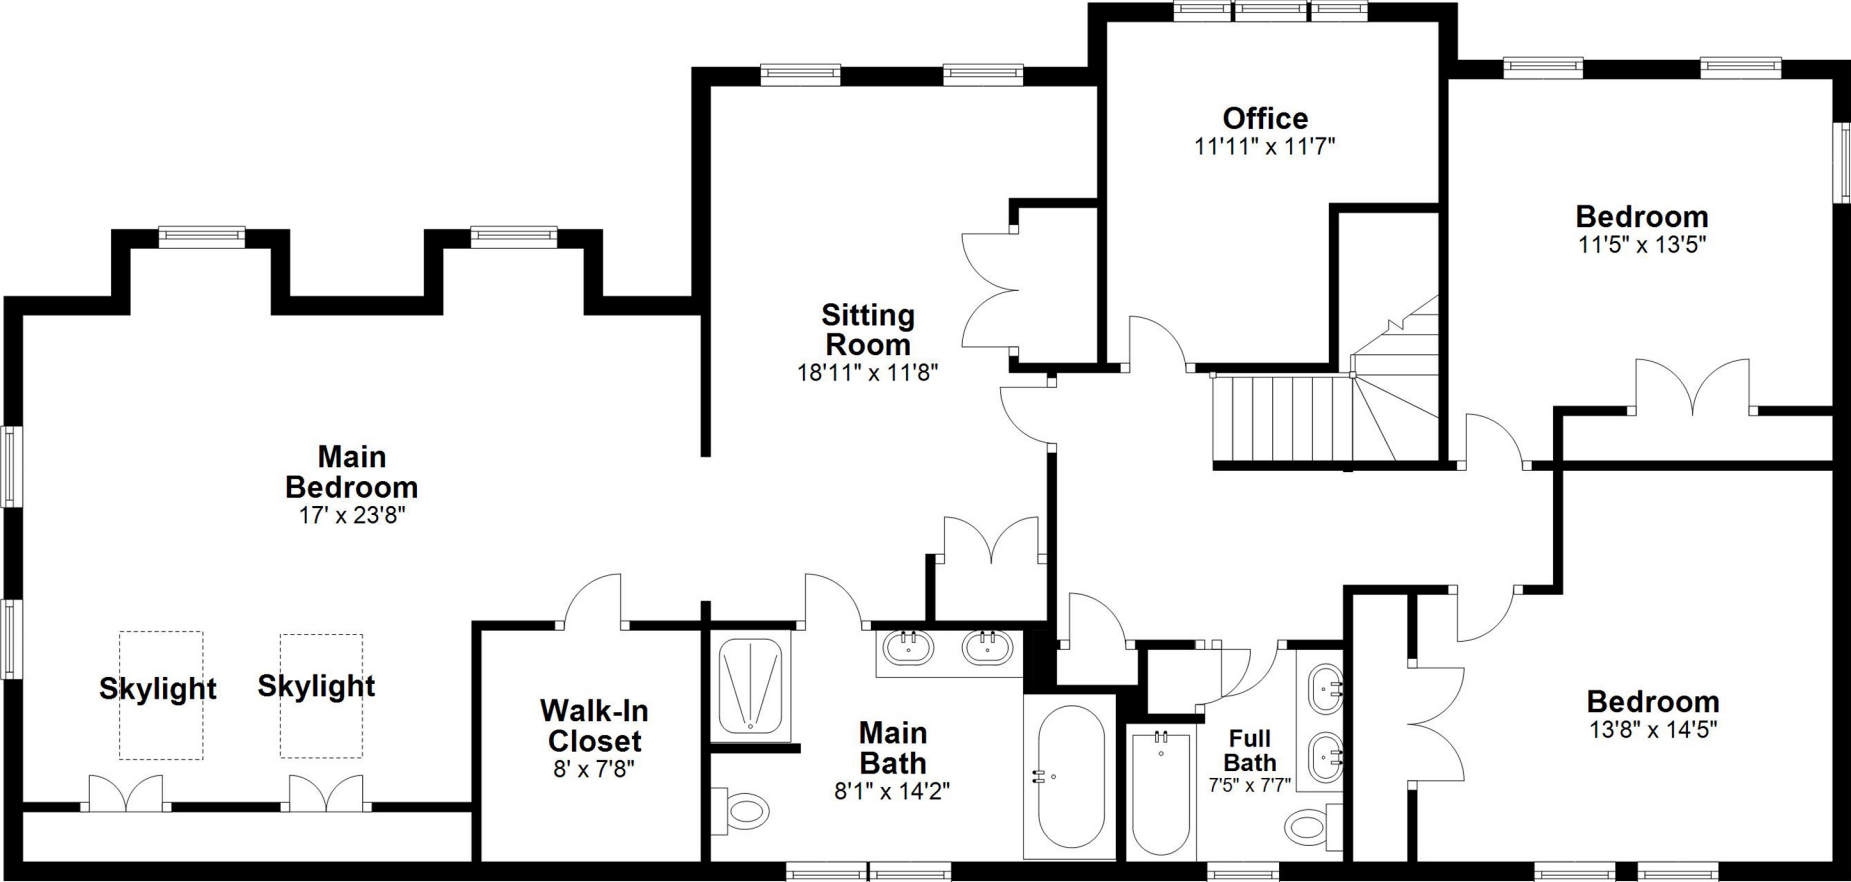

34 Hickory Lane, Stow, Massachusetts

First Floor - Approx. 1178 sq. ft.

Room sizes and square footage estimates are approximate.

34 Hickory Lane, Stow, Massachusetts

Second Floor - Approx. 1566 sq. ft.

Room sizes and square footage estimates are approximate.

34 Hickory Lane, Stow, Massachusetts

Basement - Approx. 801 sq. ft.

Room sizes and square footage estimates are approximate.